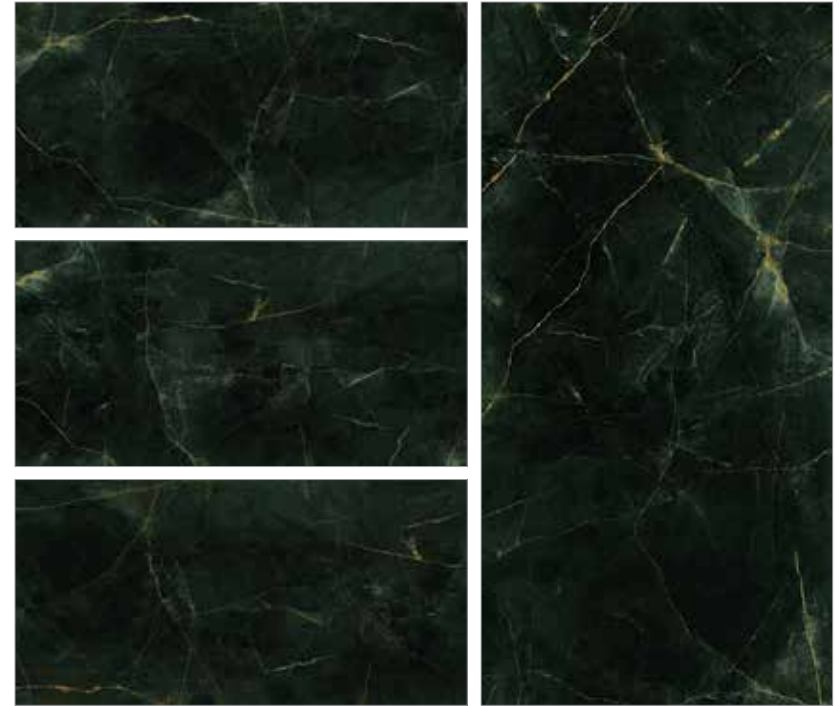

MAXIM GREEN

Porcelain Tile
Polished
4 Faces
120 × 300