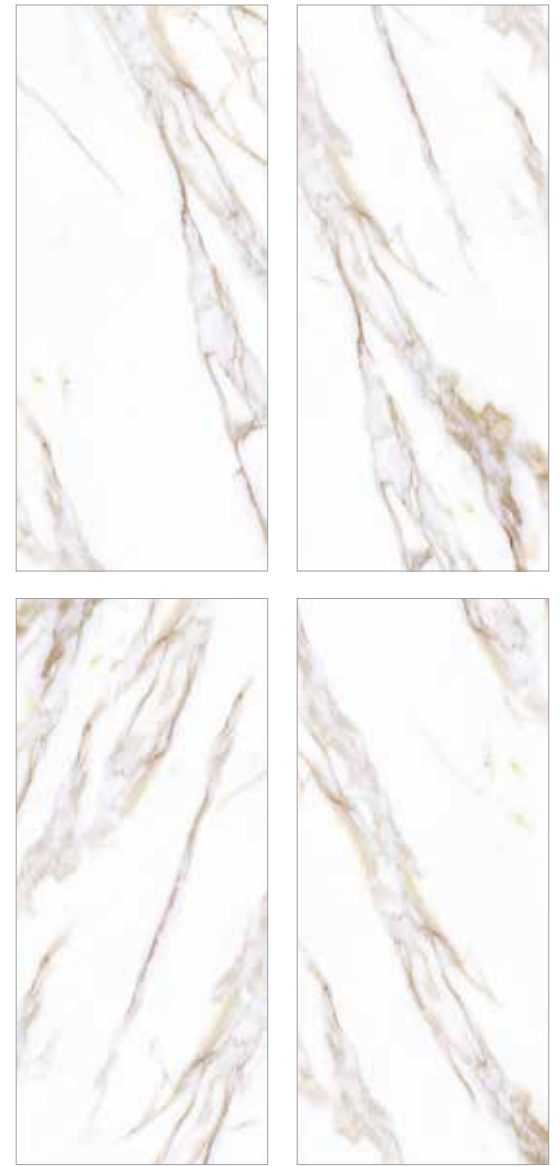

# ONYX PERLA

Porcelain Tile  
Polished  
6 Faces  
120 × 270

CALACATTA  
GOLD  
BOOKMATCH

Porcelain Tile  
Polished  
2 Faces  
120 × 270

CALACATTA  
GOLD

Porcelain Tile  
Polished  
4 Faces  
120 × 270

120 x 270