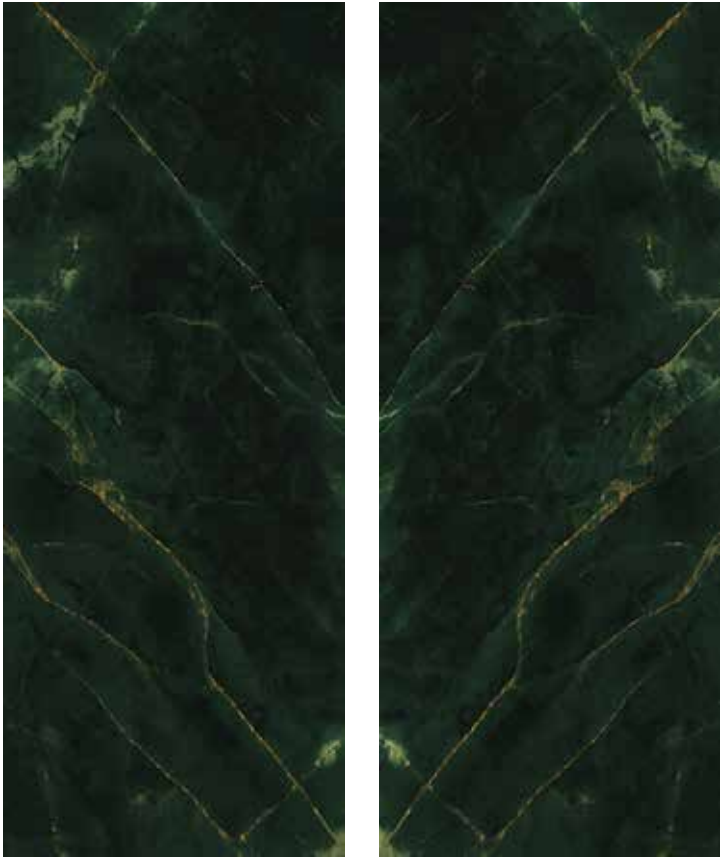

MAXIM
GREEN
Bookmatch

Porcelain Tile
Polished
2 Faces
120 × 240