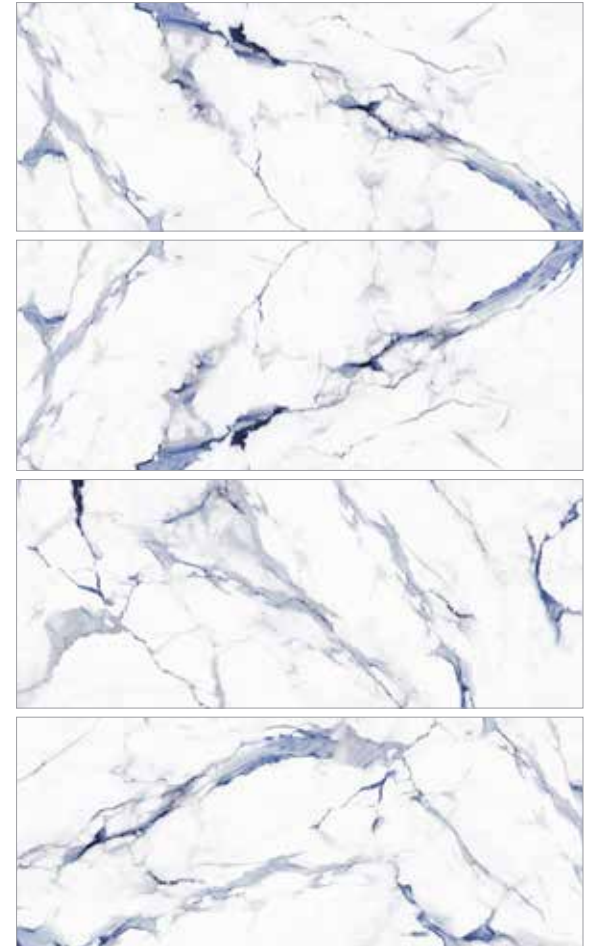

# NEOLITH GOLD

Porcelain Tile  
Polished  
3 Faces  
120 × 300

NEOLITH  
GOLD  
Bookmatch

Porcelain Tile  
Polished  
2 Faces  
120 × 300