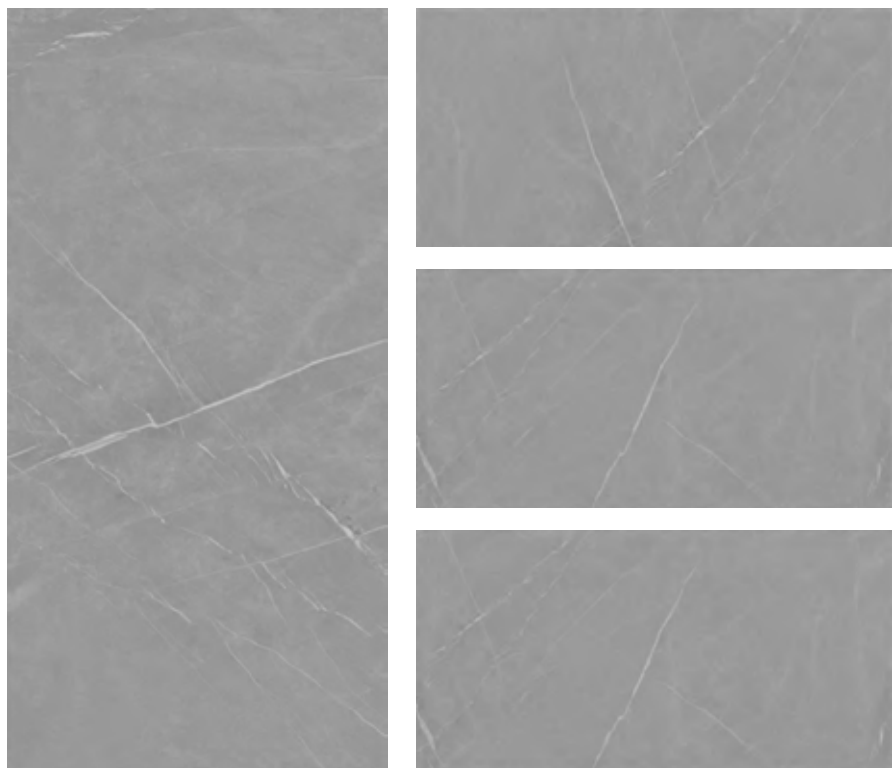

# ONYX PERLA

Porcelain Tile  
Polished  
6 Faces  
120 × 240

PANDA  
Bookmatch

Porcelain Tile  
Polished  
2 Faces  
120 × 240