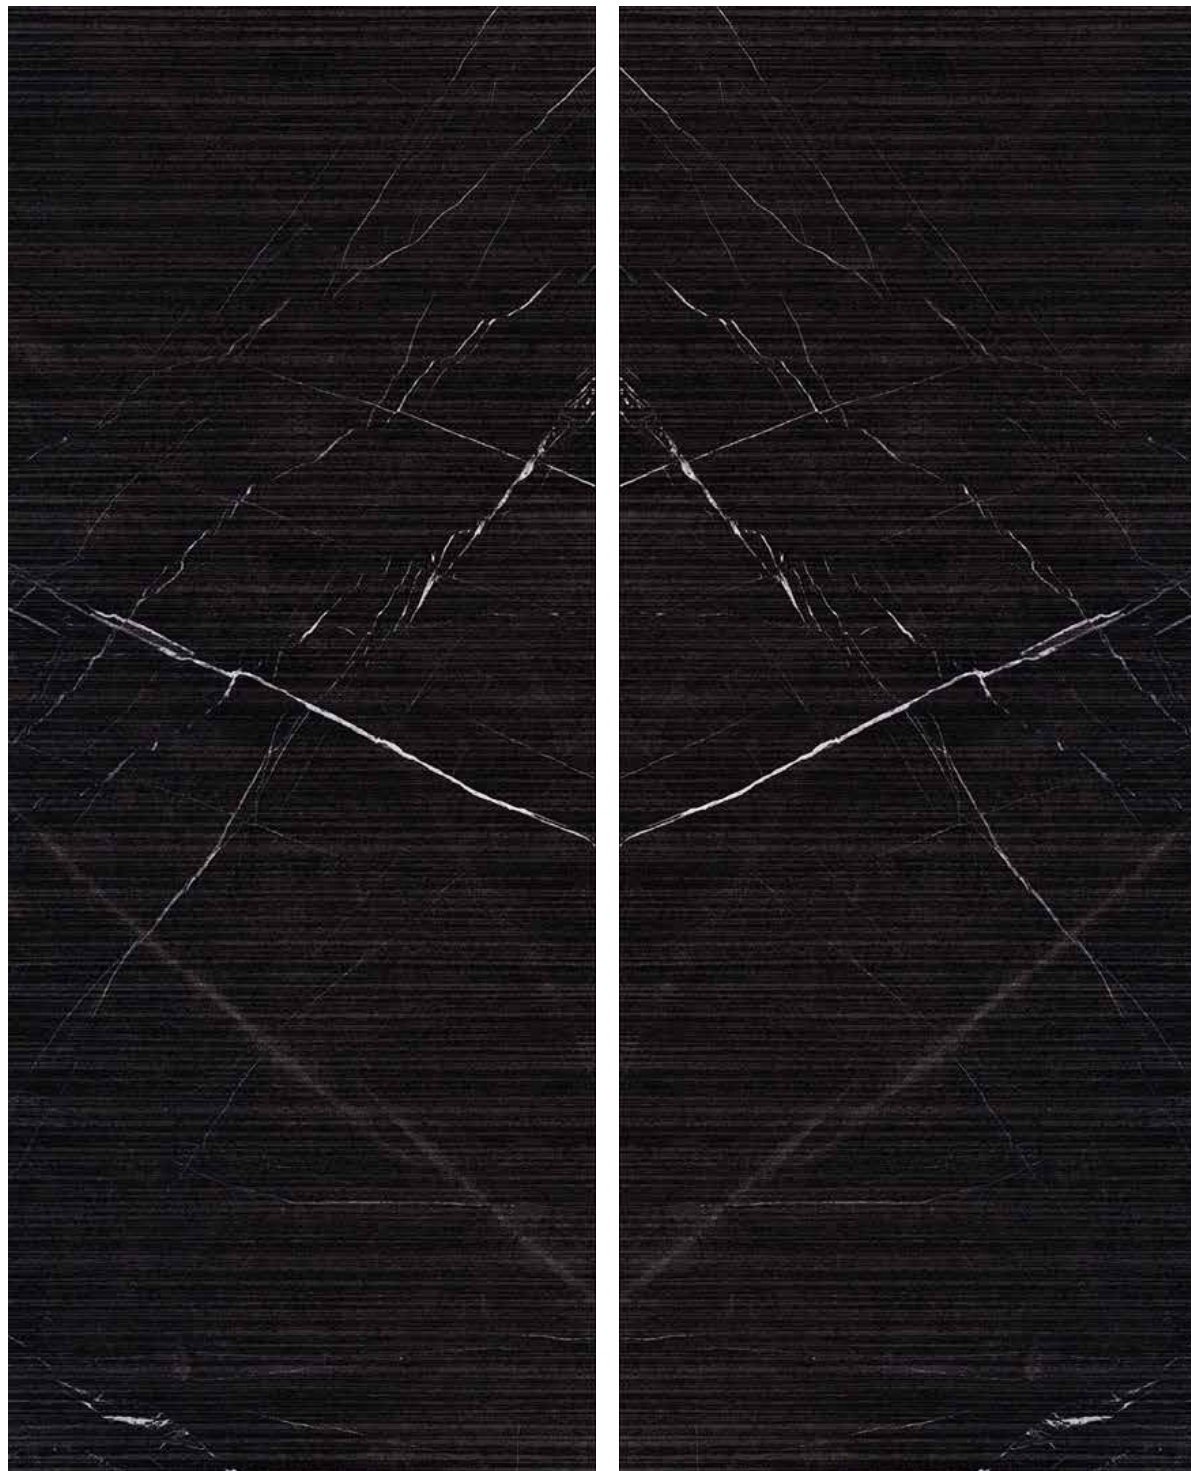

PIETRA AX

Porcelain Tile
Dry Technical
2 Faces
120 × 300