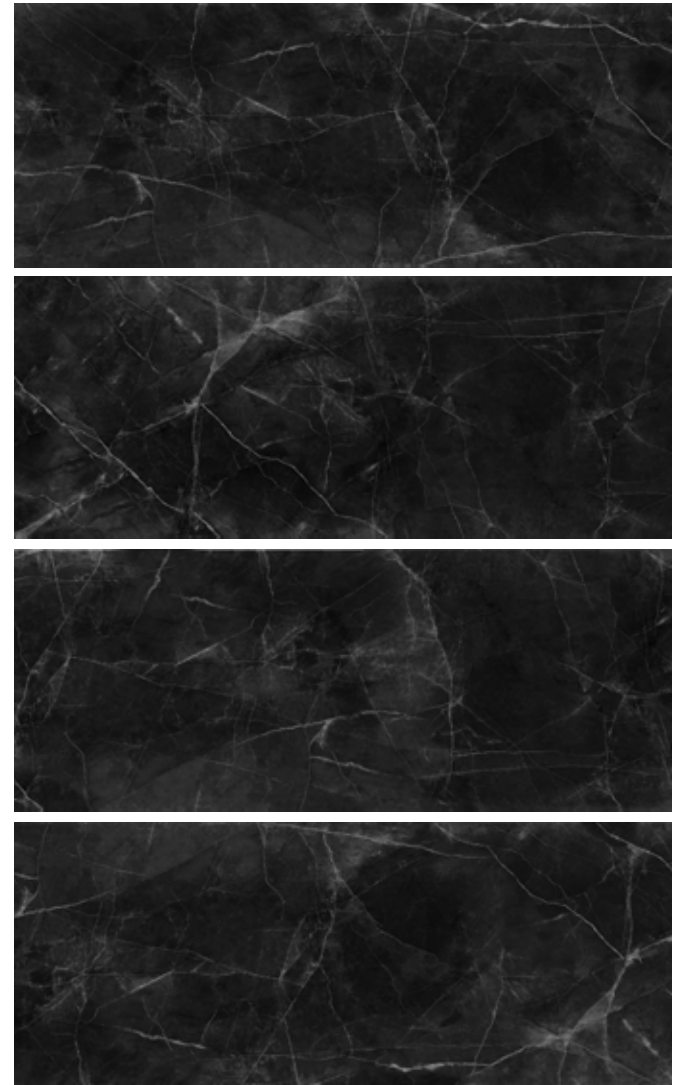

MAXIM
GRAY

Porcelain Tile
Polished
4 Faces
120 × 300