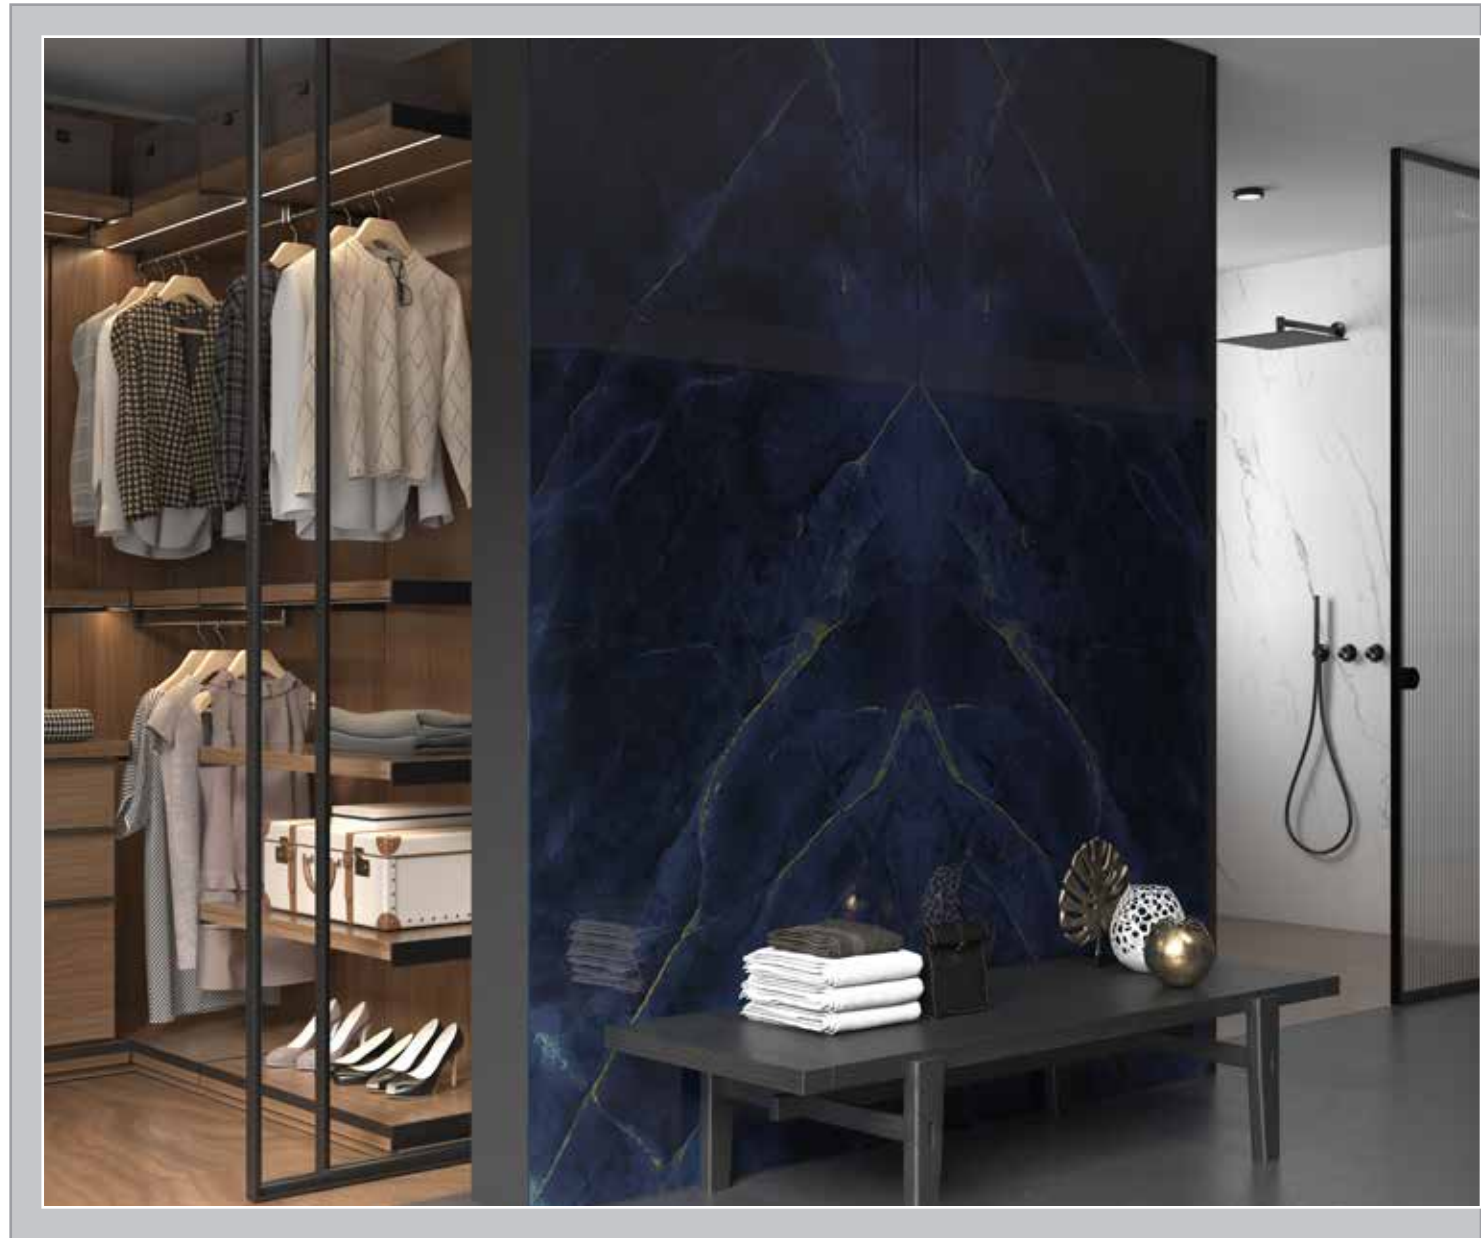

# NEOLITH GOLD

Porcelain Tile  
Polished  
3 Faces  
120 × 300

NEOLITH  
GOLD  
Bookmatch

Porcelain Tile  
Polished  
2 Faces  
120 × 300