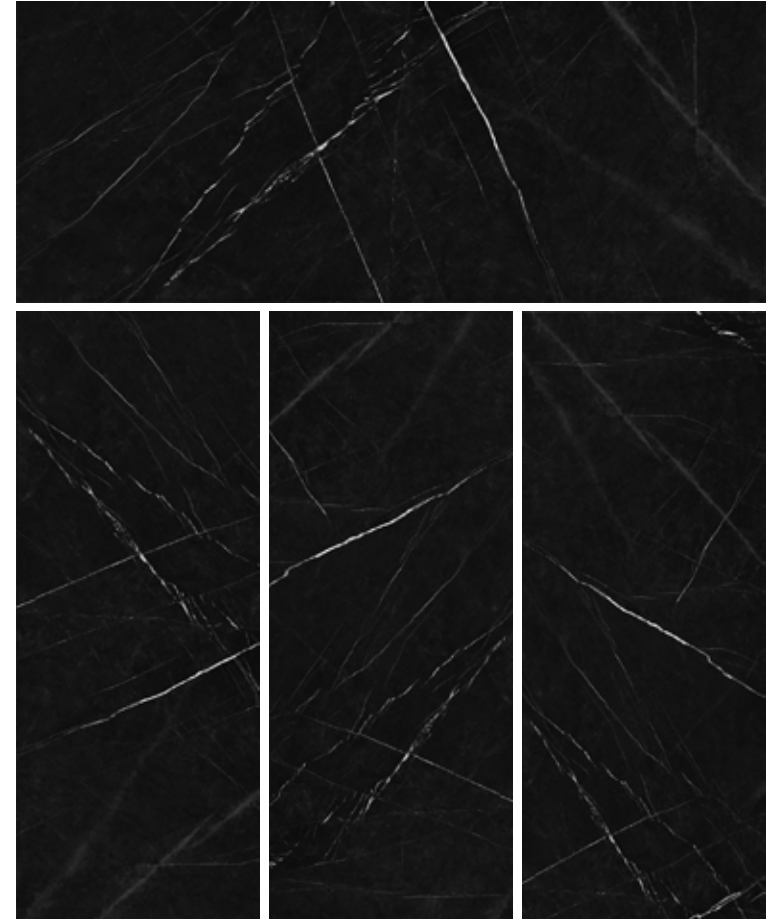

PIETRA BLACK

Porcelain Tile
Polished, Color Body
4 Faces
120 × 300