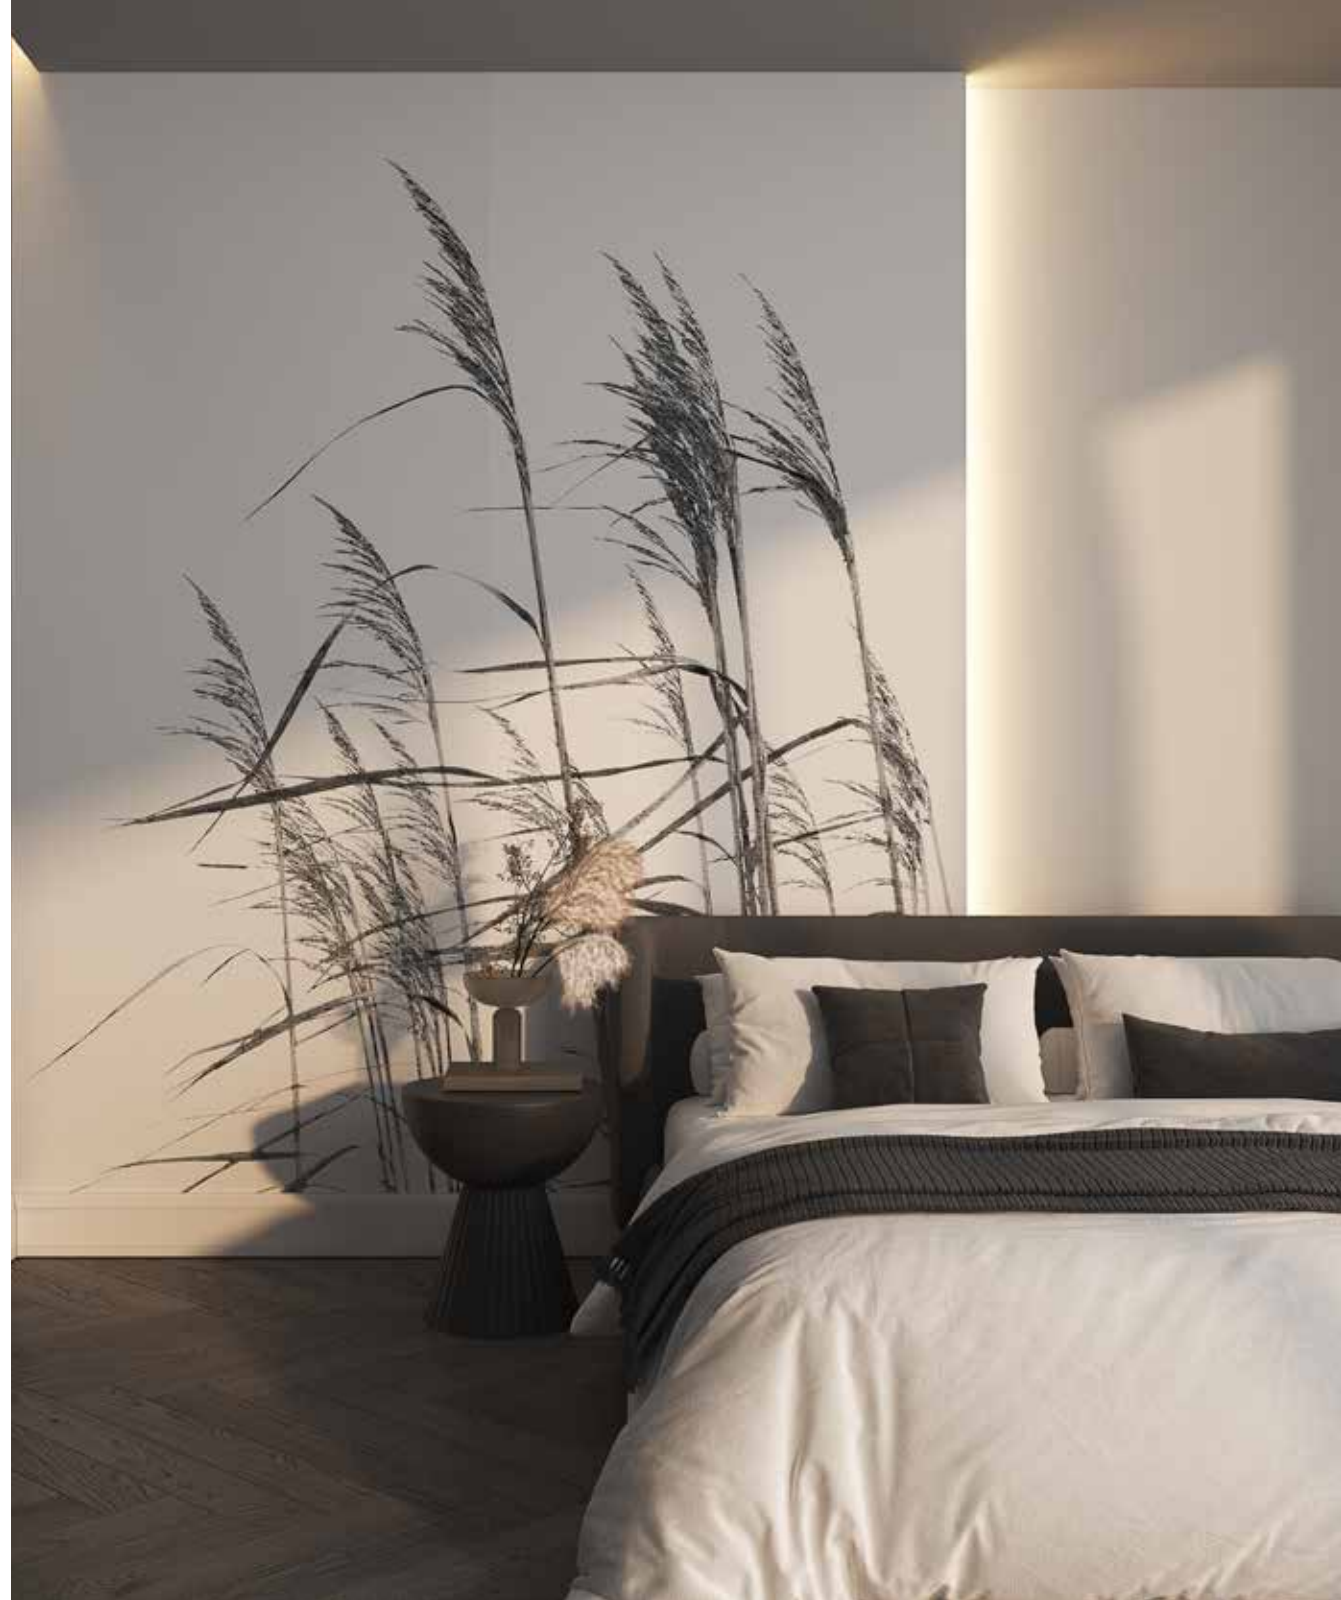

MERLIN

Porcelain Tile
Dry Technical
2 Face
120 × 300