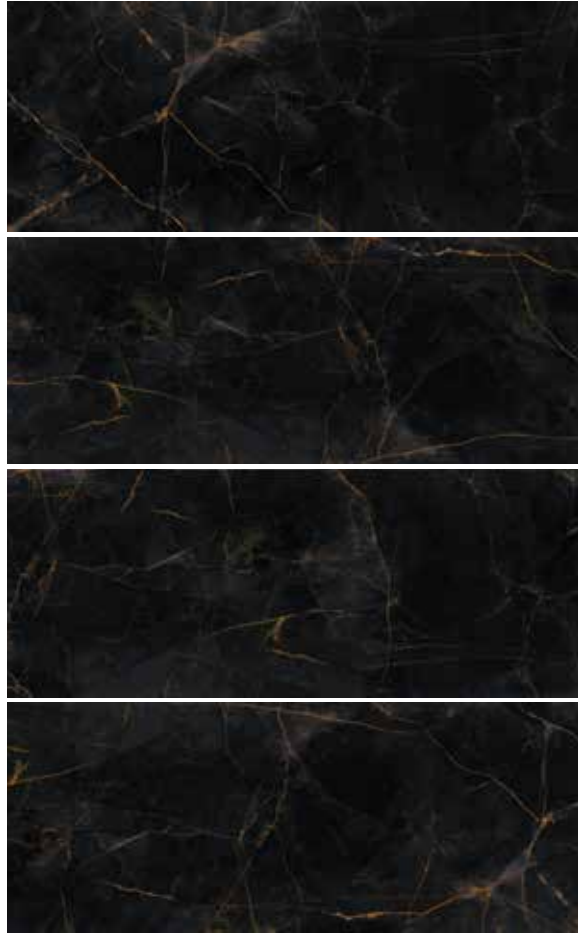

# KARAKA

Porcelain Tile  
Polished  
6 Faces  
120 × 300

LUCID  
ONYX

Porcelain Tile  
Polished  
4 Faces  
120 × 300

MAXIM  
GRAY

Porcelain Tile  
Polished  
4 Faces  
120 × 300

MAXIM  
GOLD  
Bookmatch

Porcelain Tile  
Polished  
2 Faces  
120 × 300