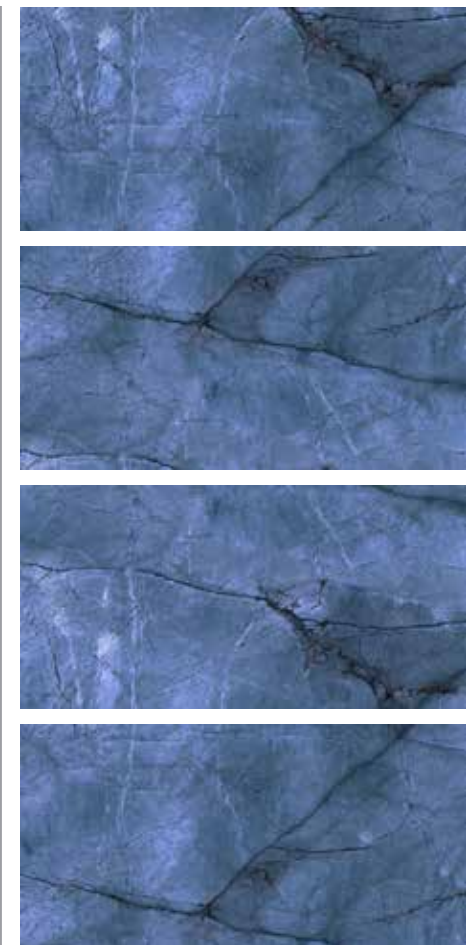

# PIETRA DARK GRAY

Porcelain Tile  
Semi Polished  
4 Faces  
120 × 240

PRAG

Porcelain Tile  
Polished  
4 Faces  
120 × 240

TIFFANY

Porcelain Tile  
Polished  
5 Faces  
120 × 240