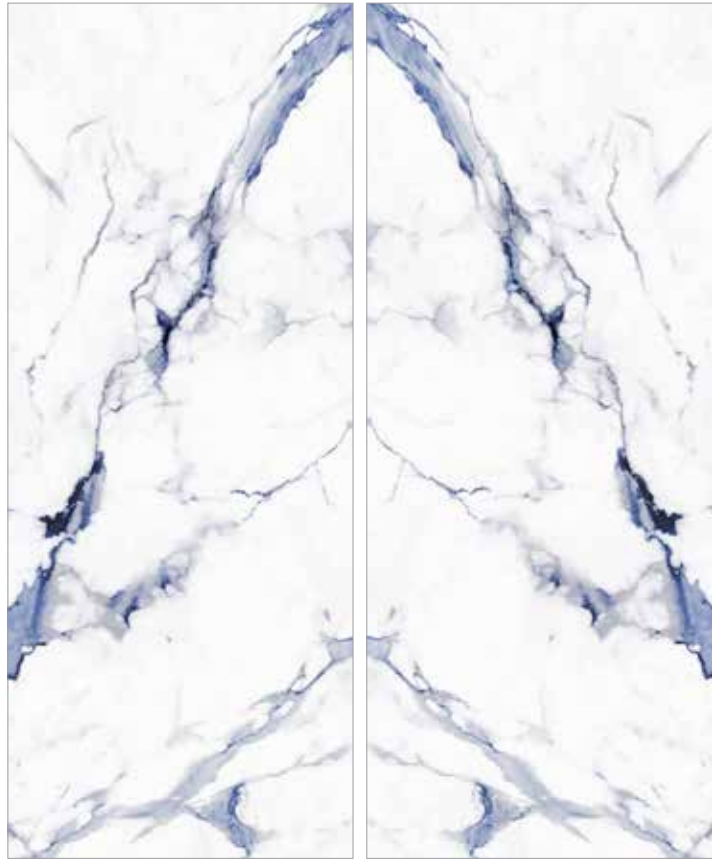

NEOLITH
BLUE
Bookmatch

Porcelain Tile
Polished
2 Faces
120 x 300