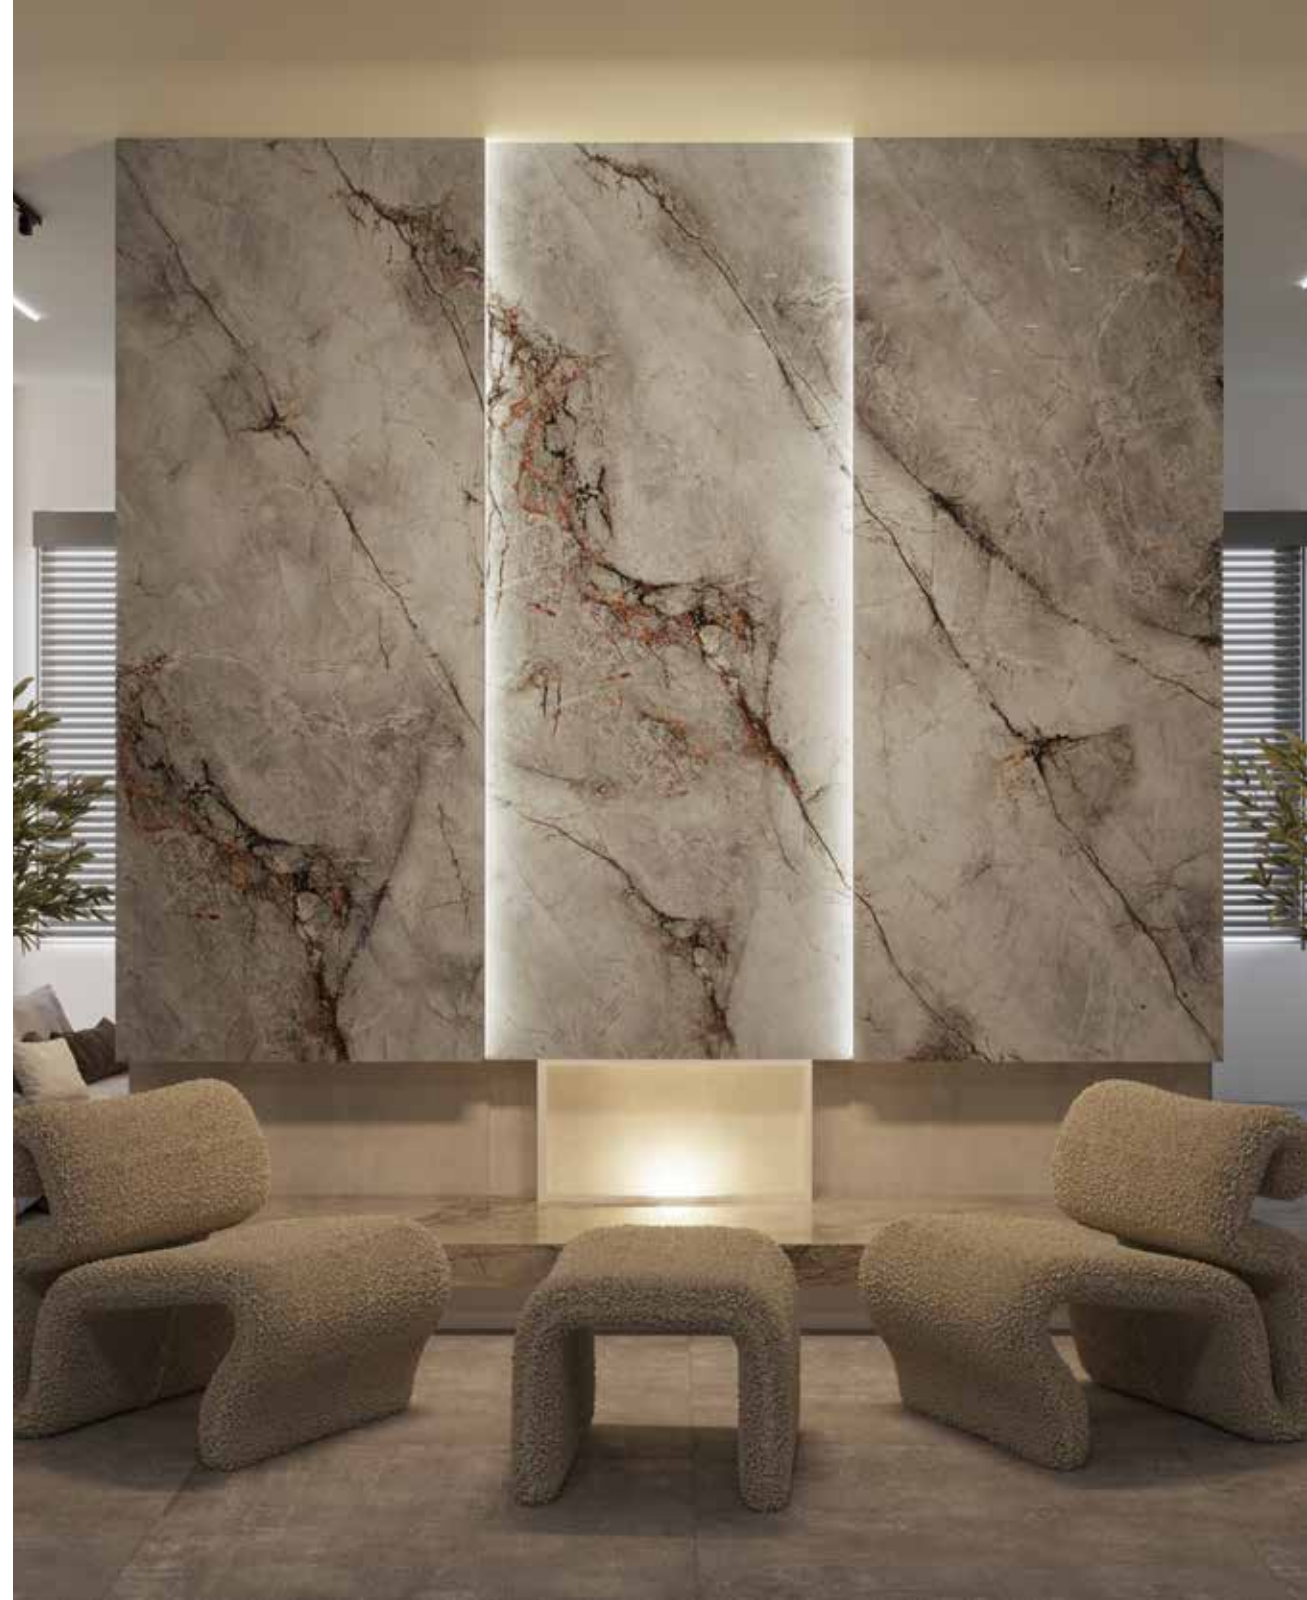

SILVERN

Porcelain Tile
Polished
4 Faces
120 × 300