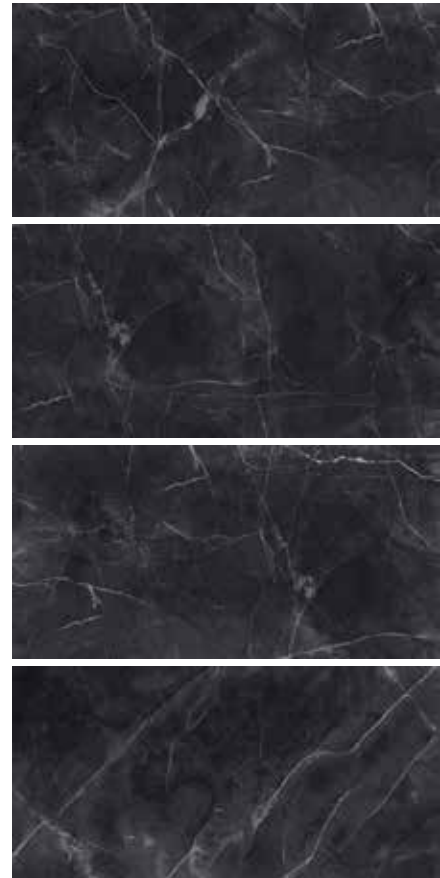

# MAXIM GOLD

Porcelain Tile  
Polished  
4 Faces  
120 × 240

MAXIM  
GOLD  
Bookmatch

Porcelain Tile  
Polished  
2 Faces  
120 × 240