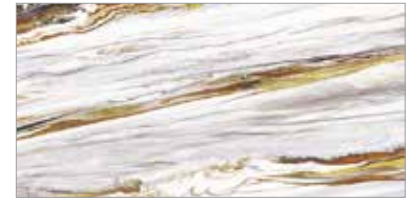

VOLCANO

Porcelain Tile
Polished
4 Faces
120 × 240