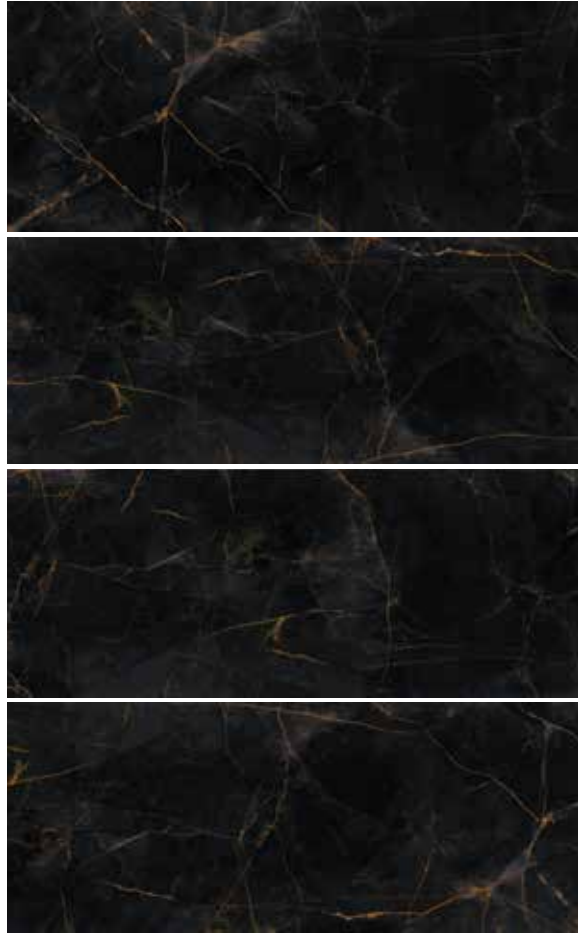

KARAKA

Porcelain Tile
Polished
6 Faces
120 × 300

MAXIM
GOLD
Bookmatch

Porcelain Tile
Polished
2 Faces
120 × 300

MAXIM
GOLD

Porcelain Tile
Polished
4 Faces
120 × 300

MAXIM GREEN

Porcelain Tile
Polished
4 Faces
120 × 300