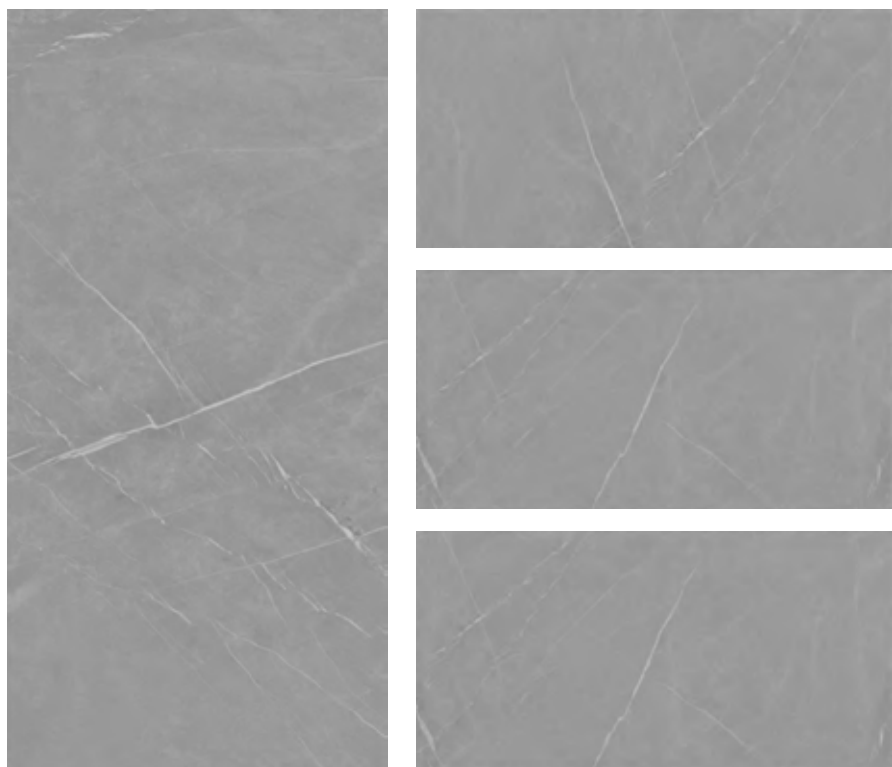

PIETRA LIGHT GRAY

Porcelain Tile
Polished
4 Faces
120 × 240