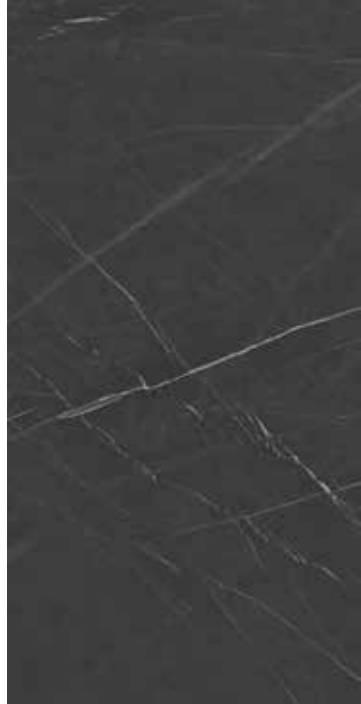

PANDA
Bookmatch

Porcelain Tile
Polished
2 Faces
120 × 240

PIETRA LIGHT GRAY

Porcelain Tile
Polished
4 Faces
120 × 240

lingwuqiqi

057781111111

PIETRA DARK GRAY

Porcelain Tile
Semi Polished
4 Faces
120 × 240