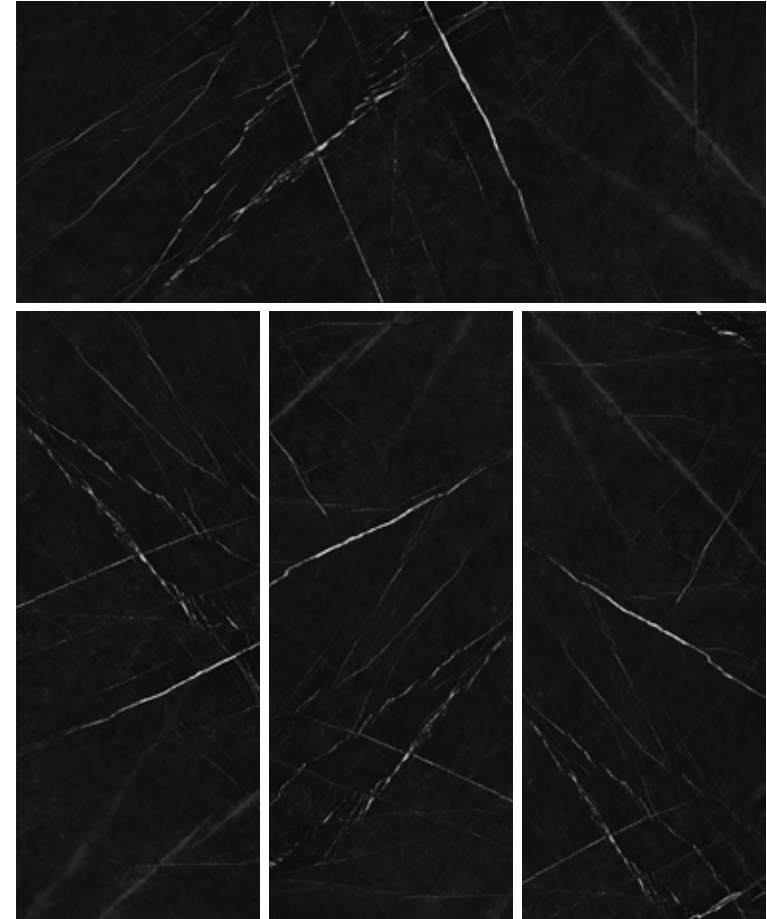

Porcelain Tile
Polished
2 Faces
120 × 300

NEOLITE BLUE

Porcelain Tile
Polished
4 Faces
120 × 300

ONYX
PERLA

Porcelain Tile
Polished
6 Faces
120 × 300

PIETRA
BLACK

Porcelain Tile
Polished
4 Faces
120 × 300

SILVERN