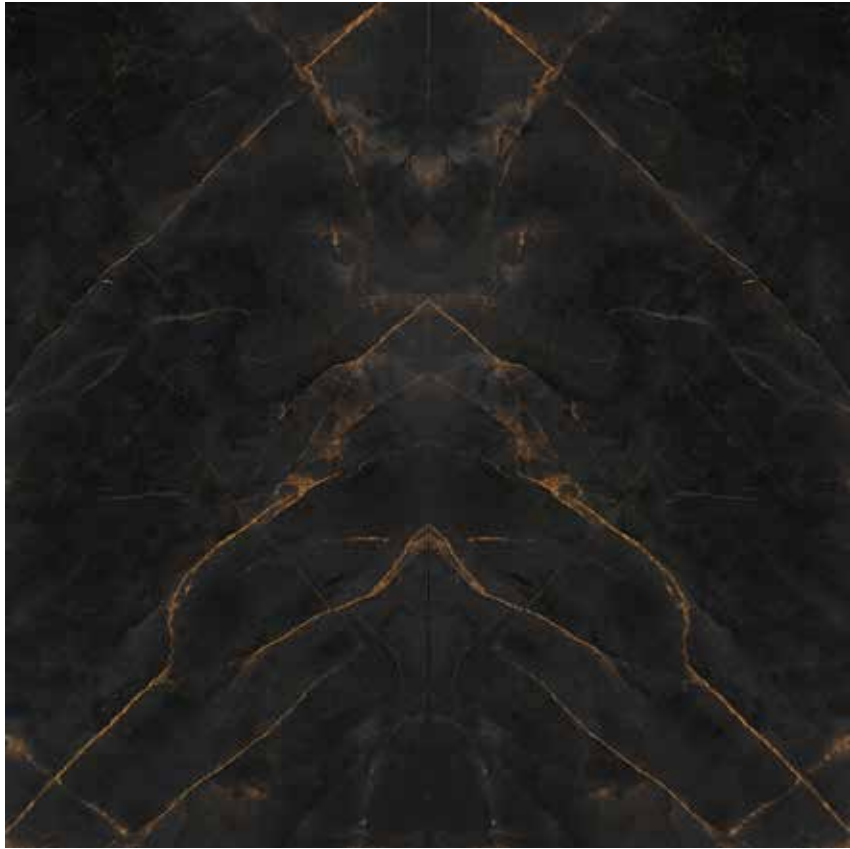

MAXIM
GOLD
Bookmatch

Porcelain Tile
Polished
2 Faces
120 × 240