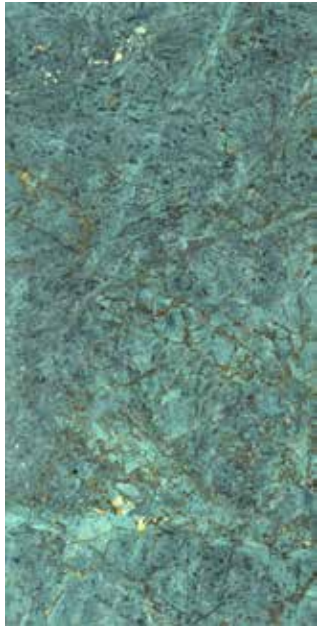

POLISHED

120×240
POLISHED

AMAZONITE	11
CALACATTA GOLD	13
CALACATTA GOLD <small>Bookmatch</small>	14
LUCID ONYX	16
MAXIM GOLD	18
MAXIM GOLD <small>Bookmatch</small>	20
MAXIM GRAY	21
ONYX PERLA	23
PANDA <small>Bookmatch</small>	25
PIETRA LIGHT GRAY	27
PIETRA DARK GRAY	29
PRAG	30
TIFFANY	32
VICTORIA	34
VOLCANO	37