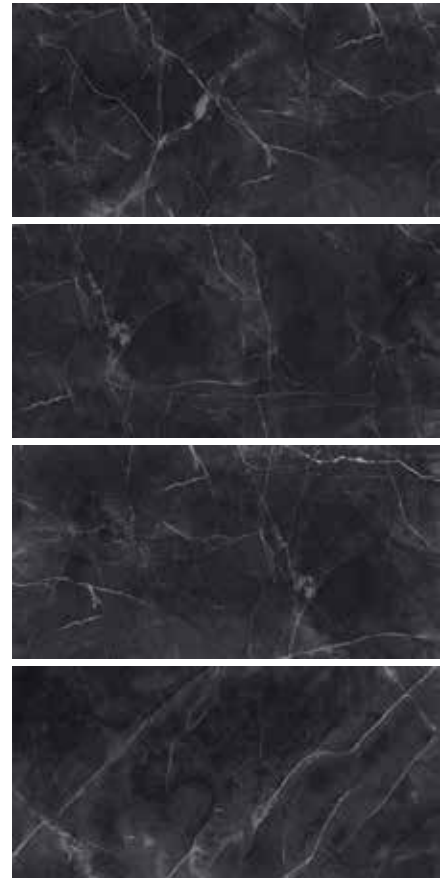

MAXIM GOLD

Porcelain Tile
Polished
4 Faces
120 × 240

MAXIM
GOLD
Bookmatch

Porcelain Tile
Polished
2 Faces
120 × 240

MAXIM GRAY

Porcelain Tile
Polished
5 Faces
120 × 240

ONYX PERLA

Porcelain Tile
Polished
6 Faces
120 × 240