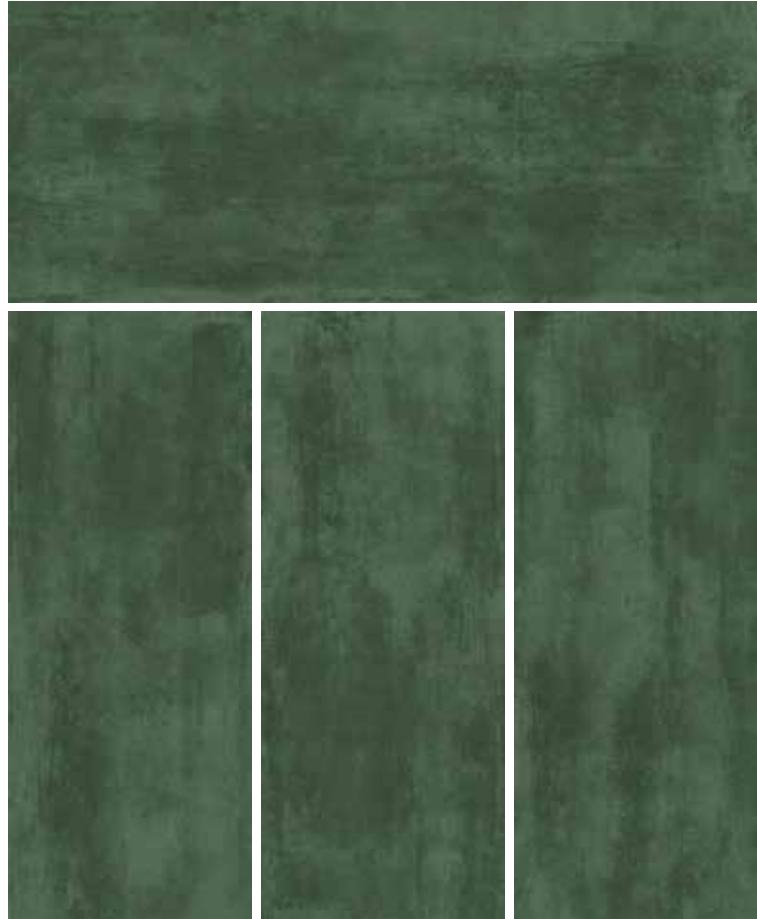

OCEAN GREEN

Porcelain Tile
Matt
4 Faces
120 × 300