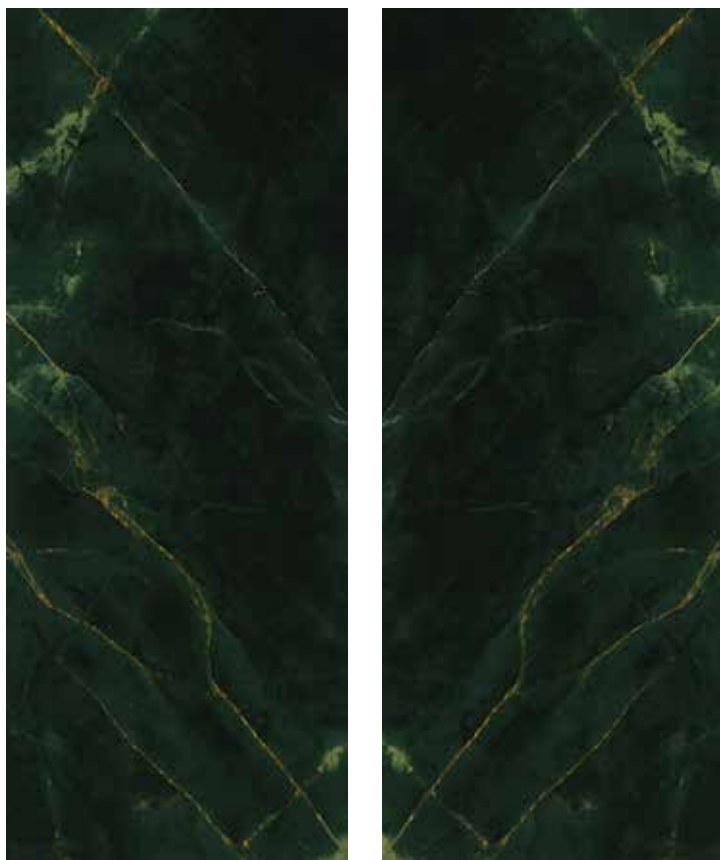

KARAKA

Porcelain Tile
Polished
6 Faces
120 × 300

MAXIM
GOLD
Bookmatch

Porcelain Tile
Polished
2 Faces
120 × 300

MAXIM
GOLD

Porcelain Tile
Polished
4 Faces
120 × 300

MAXIM GREEN

Porcelain Tile
Polished
4 Faces
120 × 300