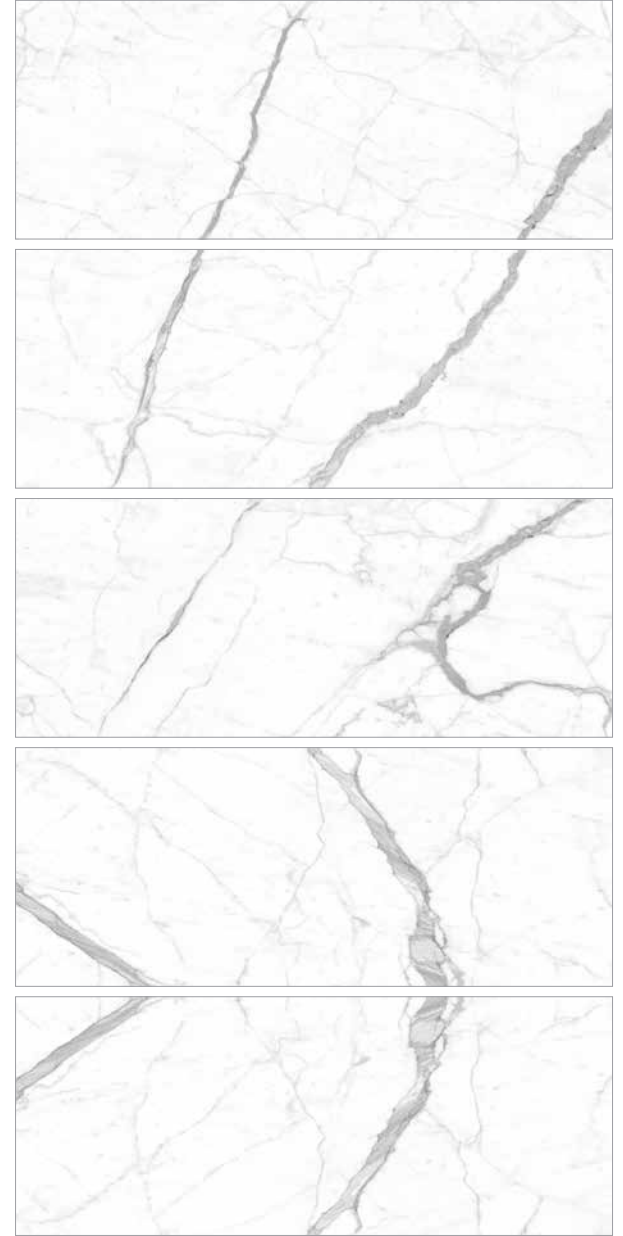

STATUARIO

Porcelain Tile
Polished
5 Faces
120 × 300