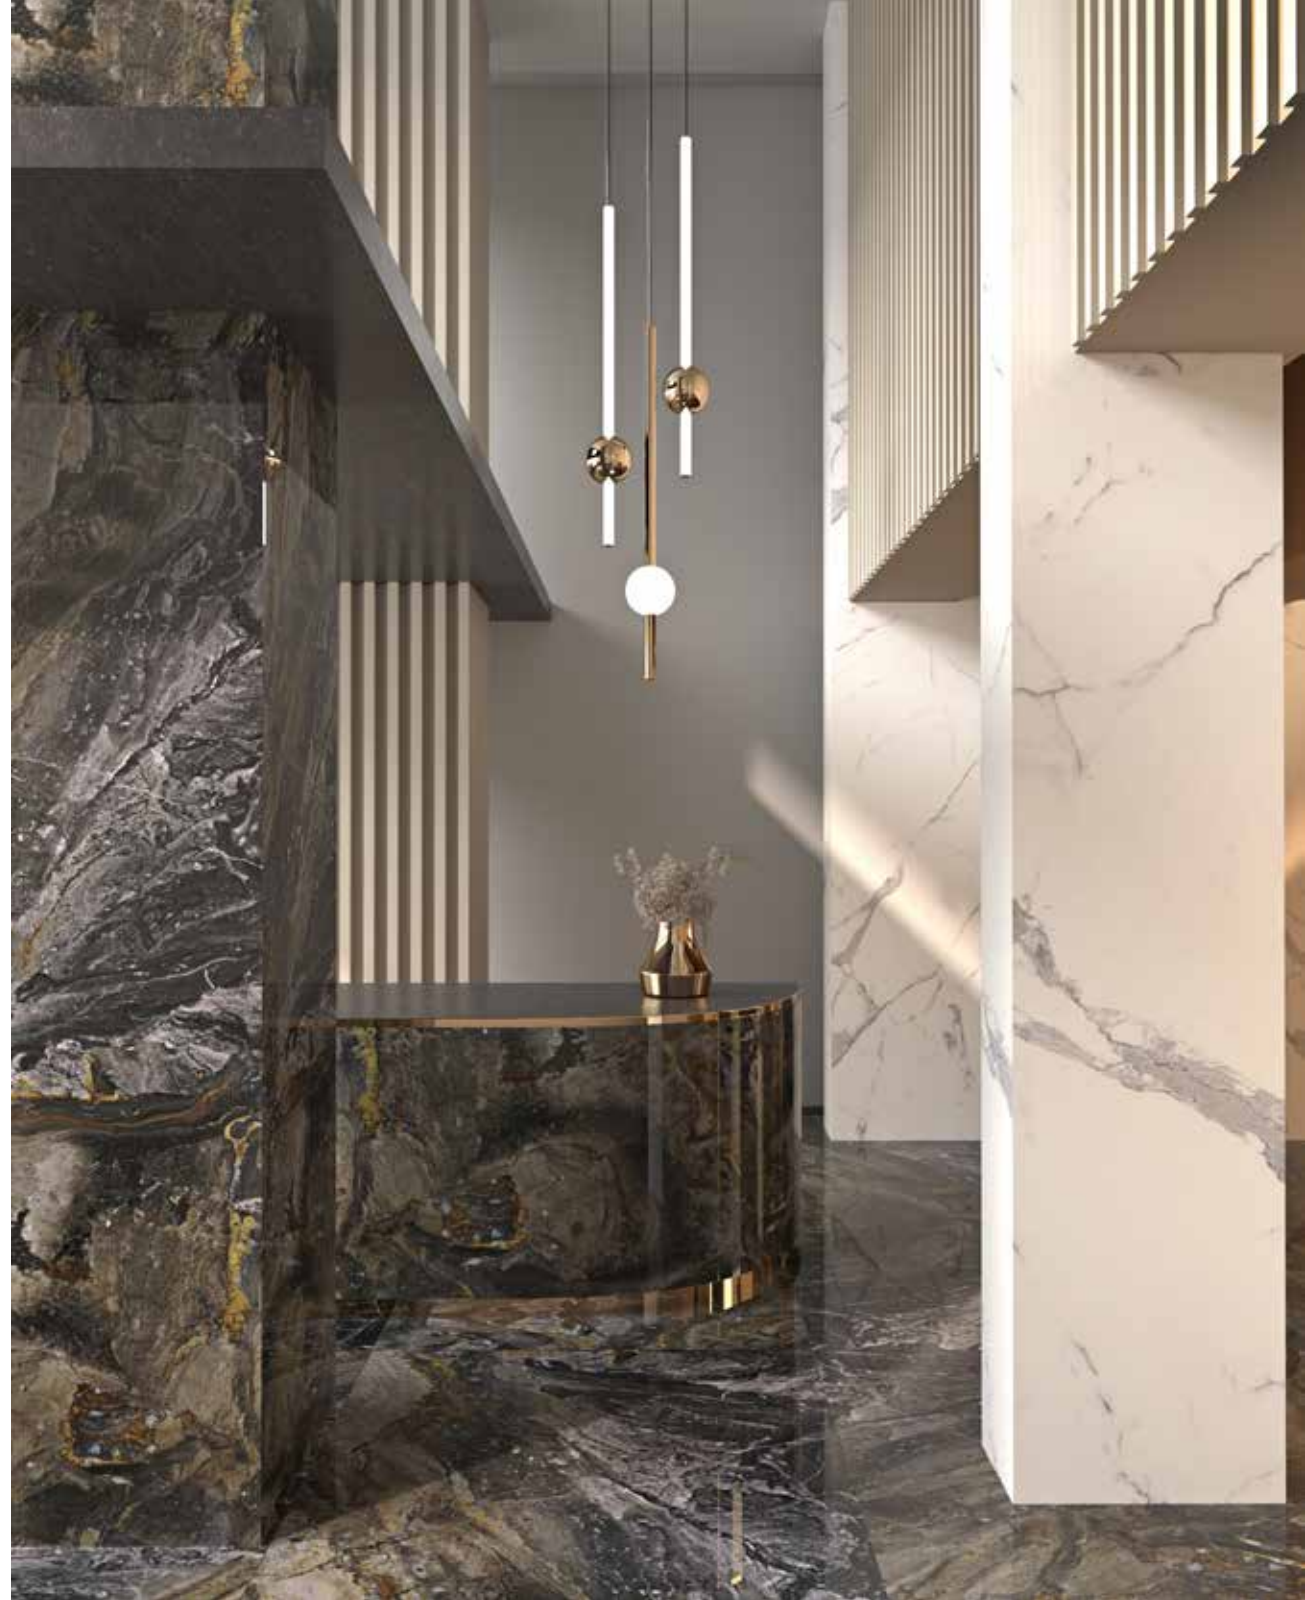

120×300 POLISHED

KARAKA	49
MAXIM GOLD Bookmatch	51
MAXIM GOLD	52
MAXIM GREEN	53
MAXIM GREEN Bookmatch	54
MAXIM ROYAL Bookmatch	55
NEOLITH	57
NEOLITH Bookmatch	58
NEOLITH BLUE	59
ONYX PERLA	60
PIETRA BLACK	61
SILVERN Bookmatch	62
STATUARIO	63
VERDE STONE	65
VICTORIA	67