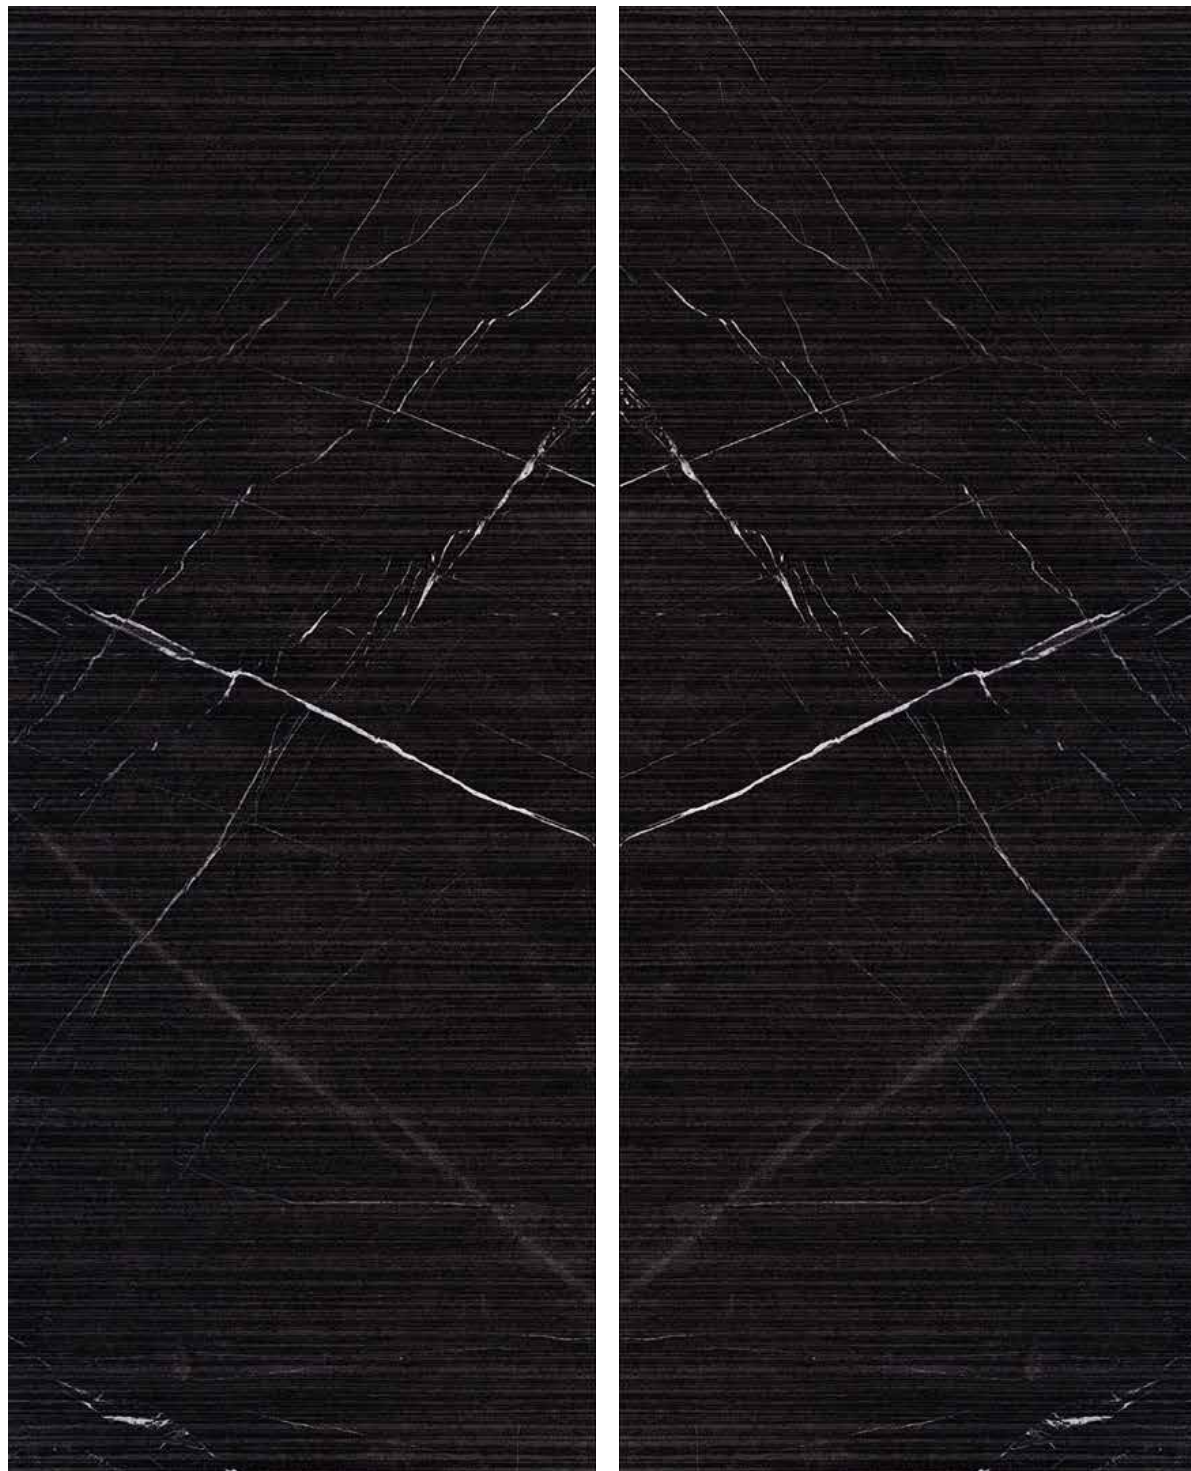

91
93
95
96

MORELLA

Porcelain Tile
Dry Technical
3 Faces
120 × 300

PIETRA AX

Porcelain Tile
Dry Technical
2 Faces
120 × 300

SHIMMER

Porcelain Tile
Dry Technical
1 Face
120 × 300

ZEBRINO