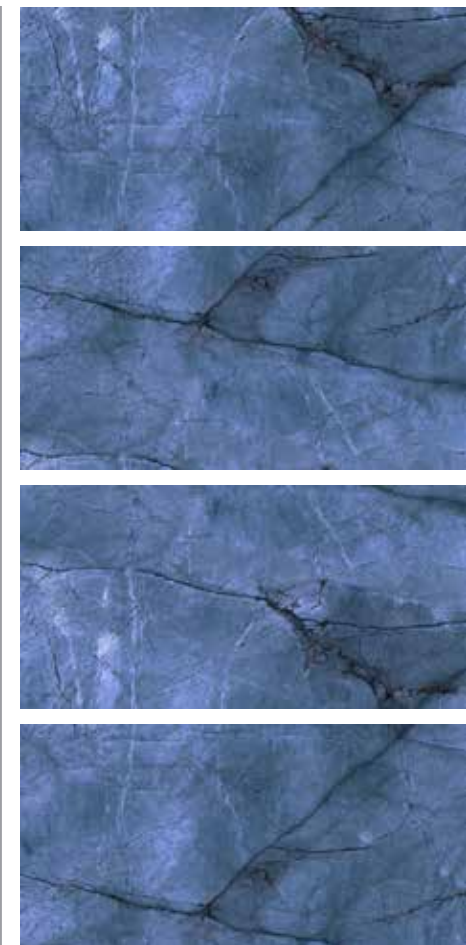

TIFFANY

Porcelain Tile
Polished
5 Faces
120 × 240