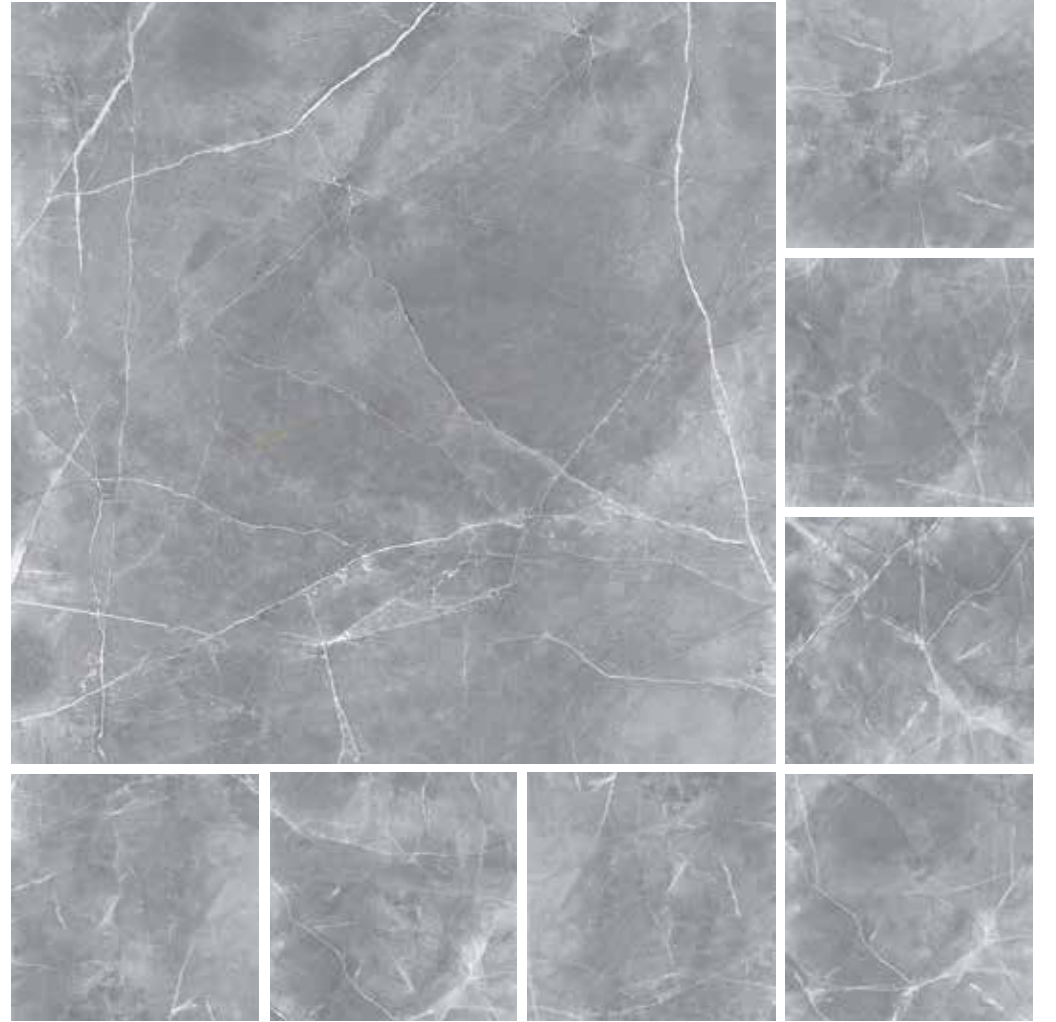

MAXIM LIGHT GRAY

Porcelain Tile
Matt
8 Faces
120 × 120