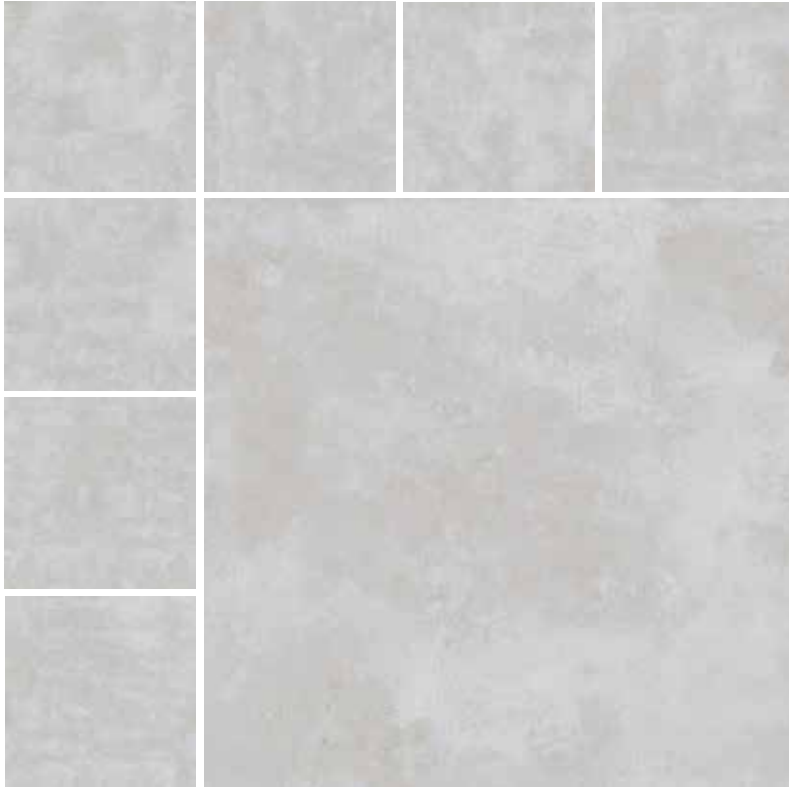

OCEAN LIGHT GRAY

Porcelain Tile
Matt
8 Faces
120 × 120