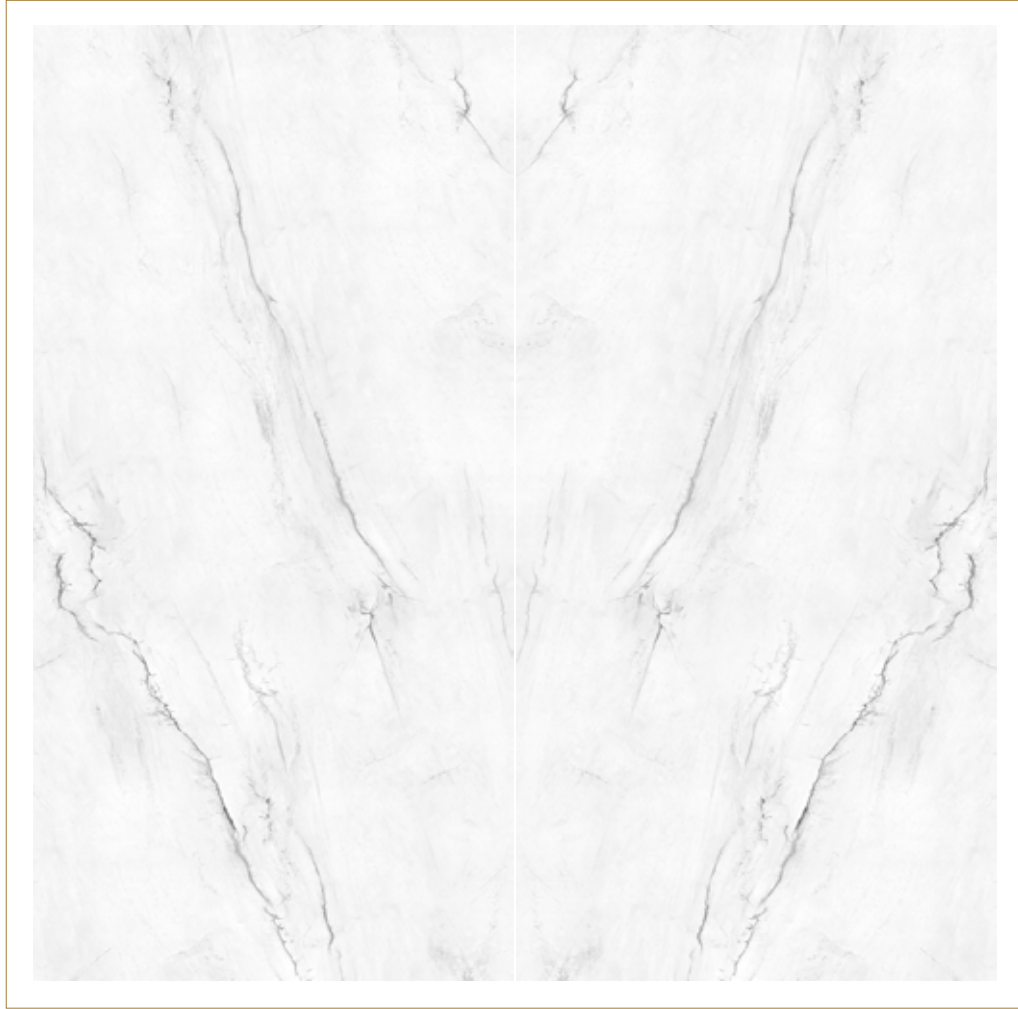

VICTORIA
Bookmatch

Porcelain Tile
Polished
2 Faces
160 × 320