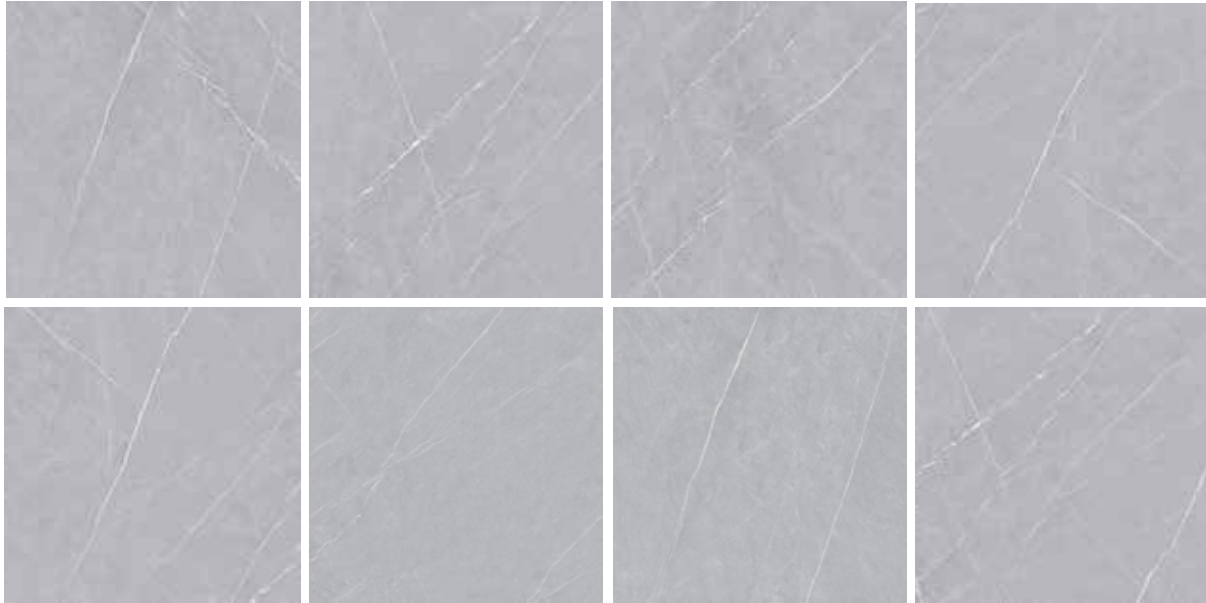

PIETRA
BEIGE | Porcelain Tile
Matt
8 Faces
60 × 60

PIETRA
DARK
GRAY

Porcelain Tile
Matt
8 Faces
60 × 60

SUNSET

Porcelain Tile
Matt
6 Faces
60 × 60

SYDNEY DARK GRAY

Porcelain Tile
Matt
4 Faces
60 × 60

SYDNEY
LIGHT
GRAY