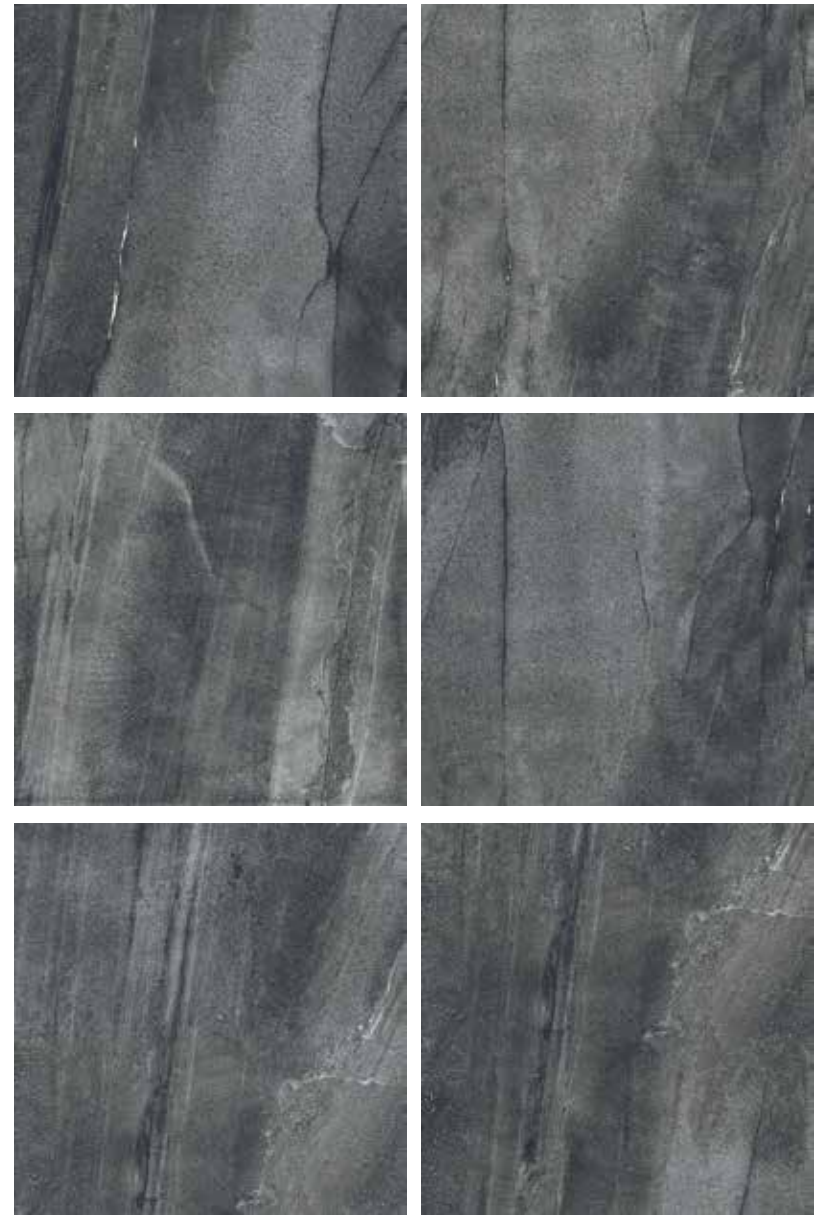

PIETRA
BEIGE | Porcelain Tile
Matt
8 Faces
60 × 60

PIETRA
DARK
GRAY

Porcelain Tile
Matt
8 Faces
60 × 60

SUNSET

Porcelain Tile
Matt
6 Faces
60 × 60

SYDNEY DARK GRAY

Porcelain Tile
Matt
4 Faces
60 × 60

SYDNEY
LIGHT
GRAY