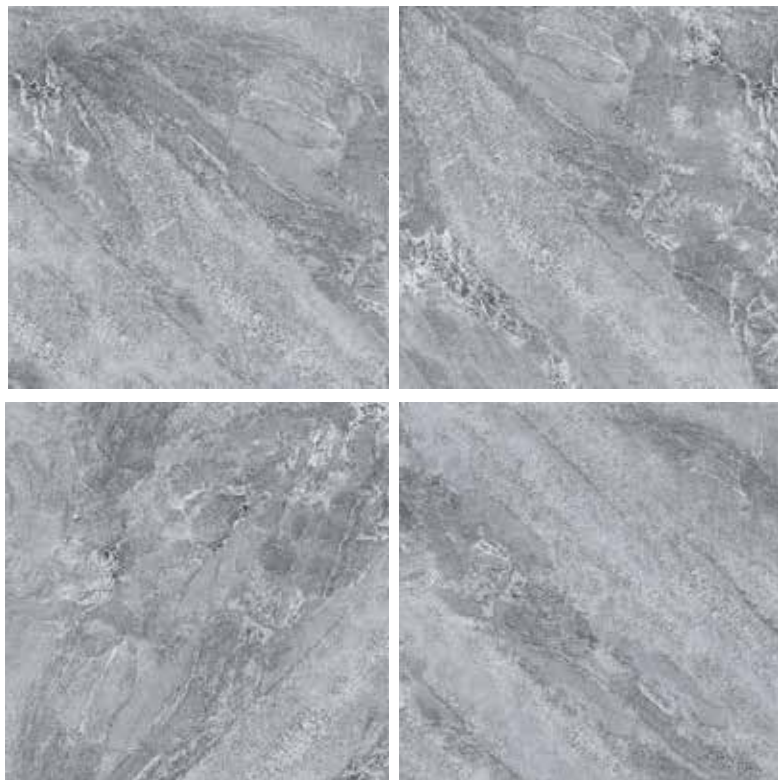

PIETRA
BEIGE | Porcelain Tile
Matt
8 Faces
60 × 60

PIETRA
DARK
GRAY

Porcelain Tile
Matt
8 Faces
60 × 60

SUNSET

Porcelain Tile
Matt
6 Faces
60 × 60

SYDNEY DARK GRAY

Porcelain Tile
Matt
4 Faces
60 × 60

SYDNEY
LIGHT
GRAY