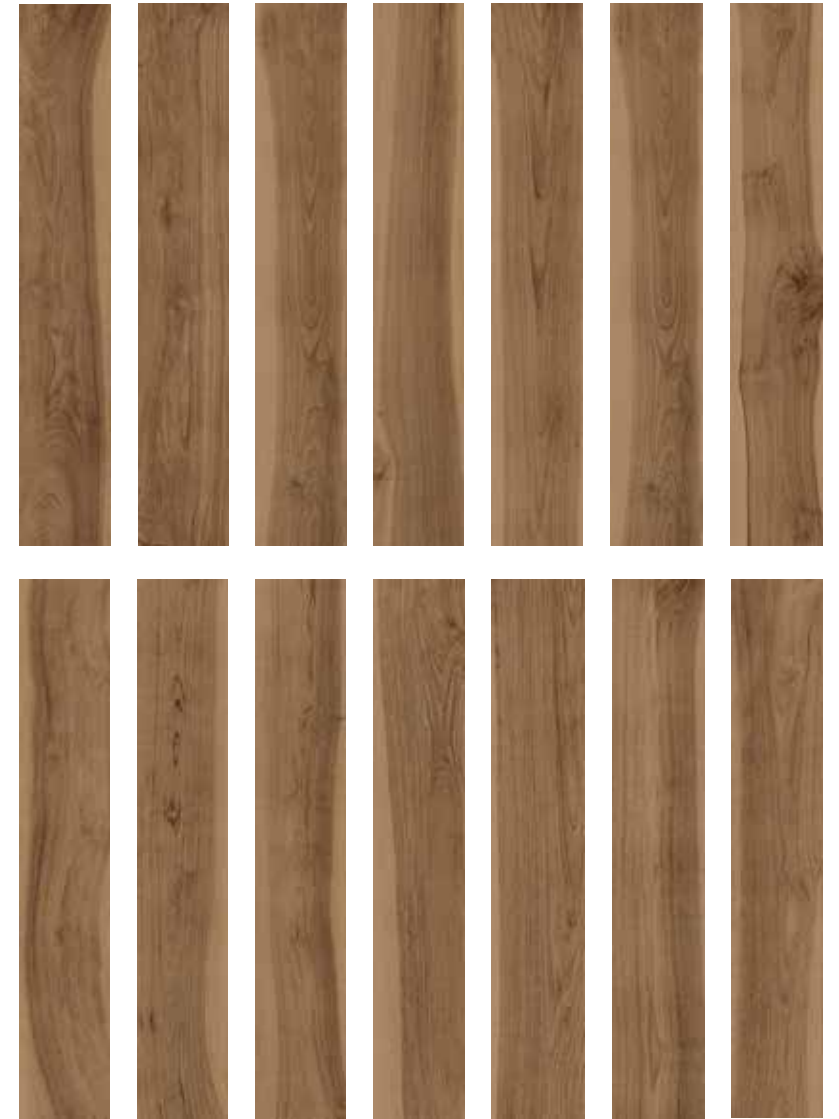

20 x 120

WOOD

20×120
WOOD

BALSA	83
ELEGANCE	84
NOVA	85
TIMBER	86
WOOD	87

BALSA

Porcelain Tile
Matt
10 Faces
20 × 120

ELEGANCE

Porcelain Tile
Matt
16 Faces
20 × 120