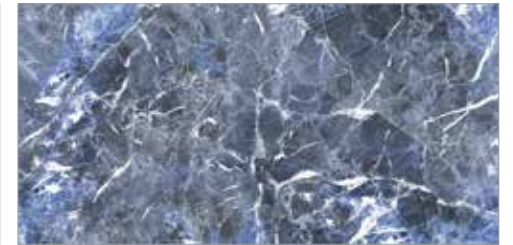

LUNAR | Porcelain Tile
Polished
5 Faces
80 × 160