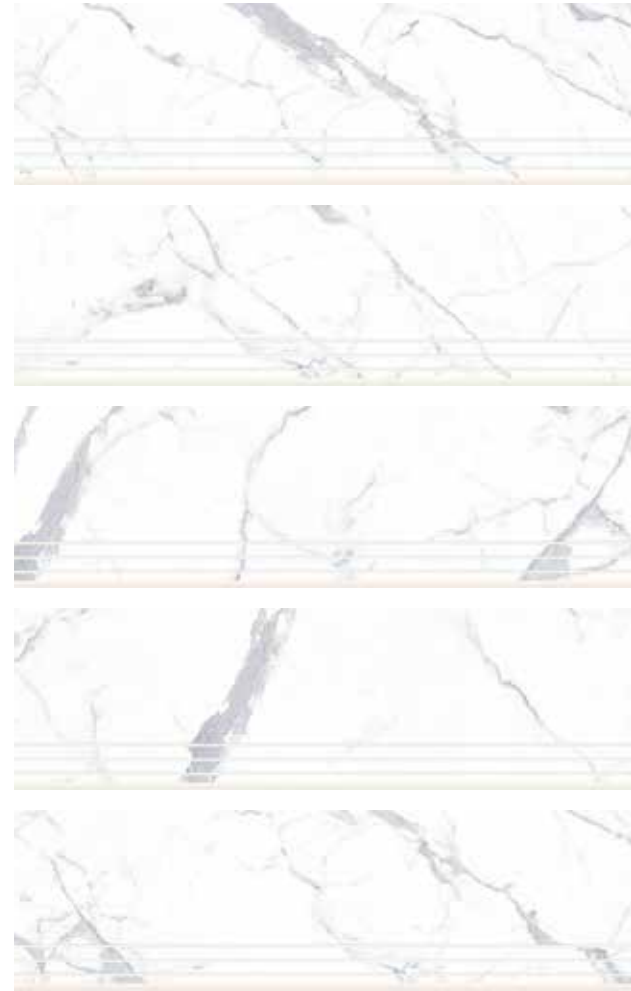

35 × 120
STAIRS

ARIZONA	90
BALSA	91
LIMESTONE	92
LOGAN	93
LONA	94
PIETRA	95
SKY	96
WOOD	97

ARIZONA

Porcelain Stair
Matt
4 Faces
35 × 120

BALSA

Porcelain Stair
Matt
5 Faces
35 × 120

LIMESTONE

Porcelain Stair
Matt
4 Faces
35 × 120