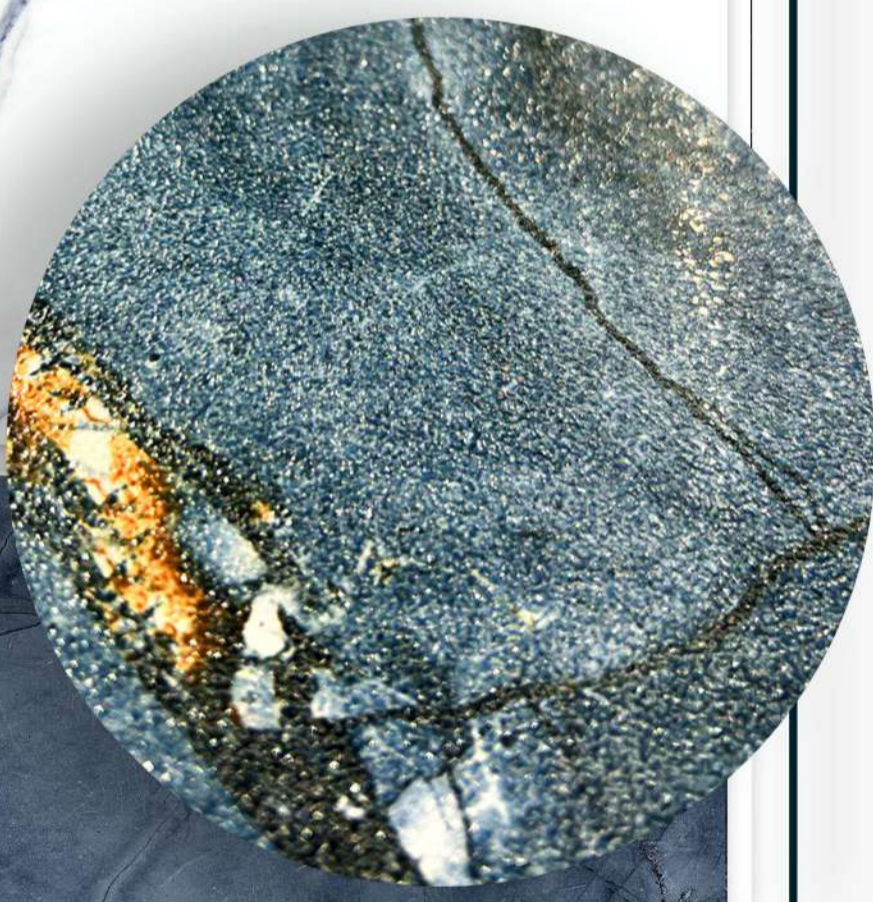

1200X
600mm

1200X
600mm

SURFACE : SUGAR EFFECT
CALACATTA BLUE

EMOTION BLUE