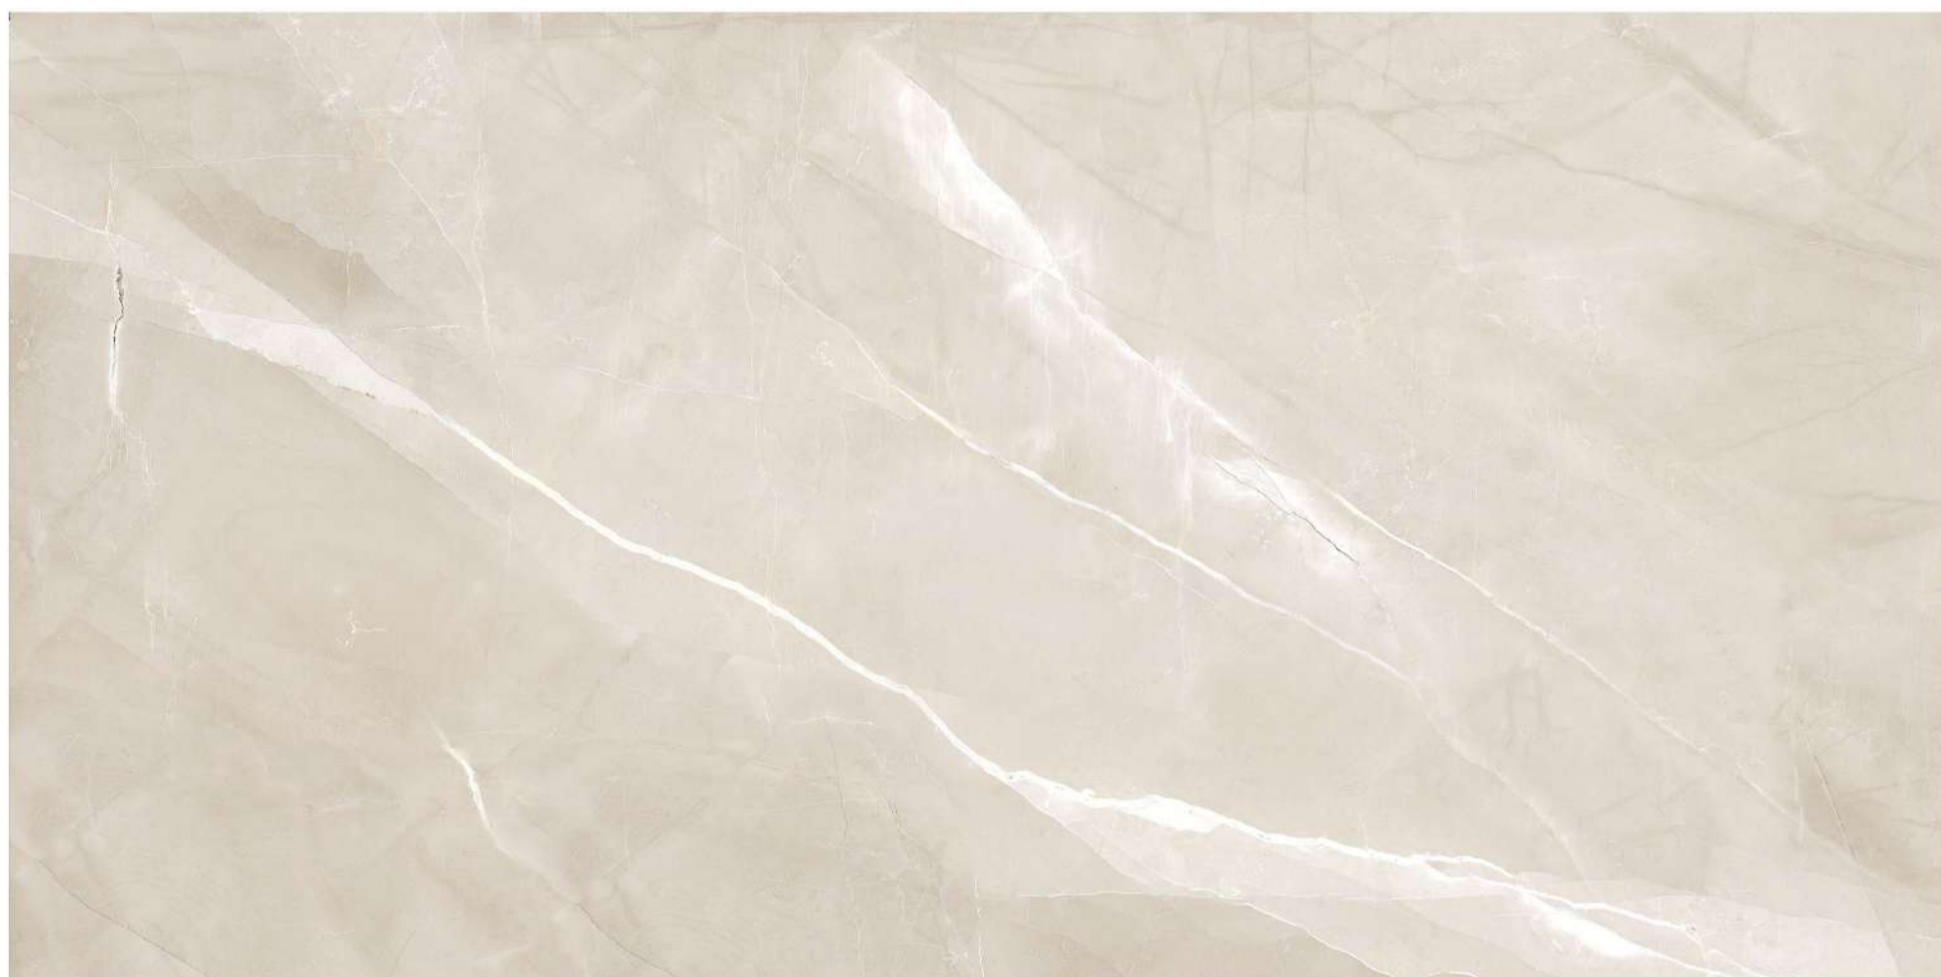

DIGITAL
PRINTING

PORCELAIN

RECTIFIED

SURFACE : GLAZED POLISHED
PULPIS CREAM

ELARIA BLUE

1200X
600mm

1200X
600mm

SURFACE : GLAZED POLISHED
MORANO