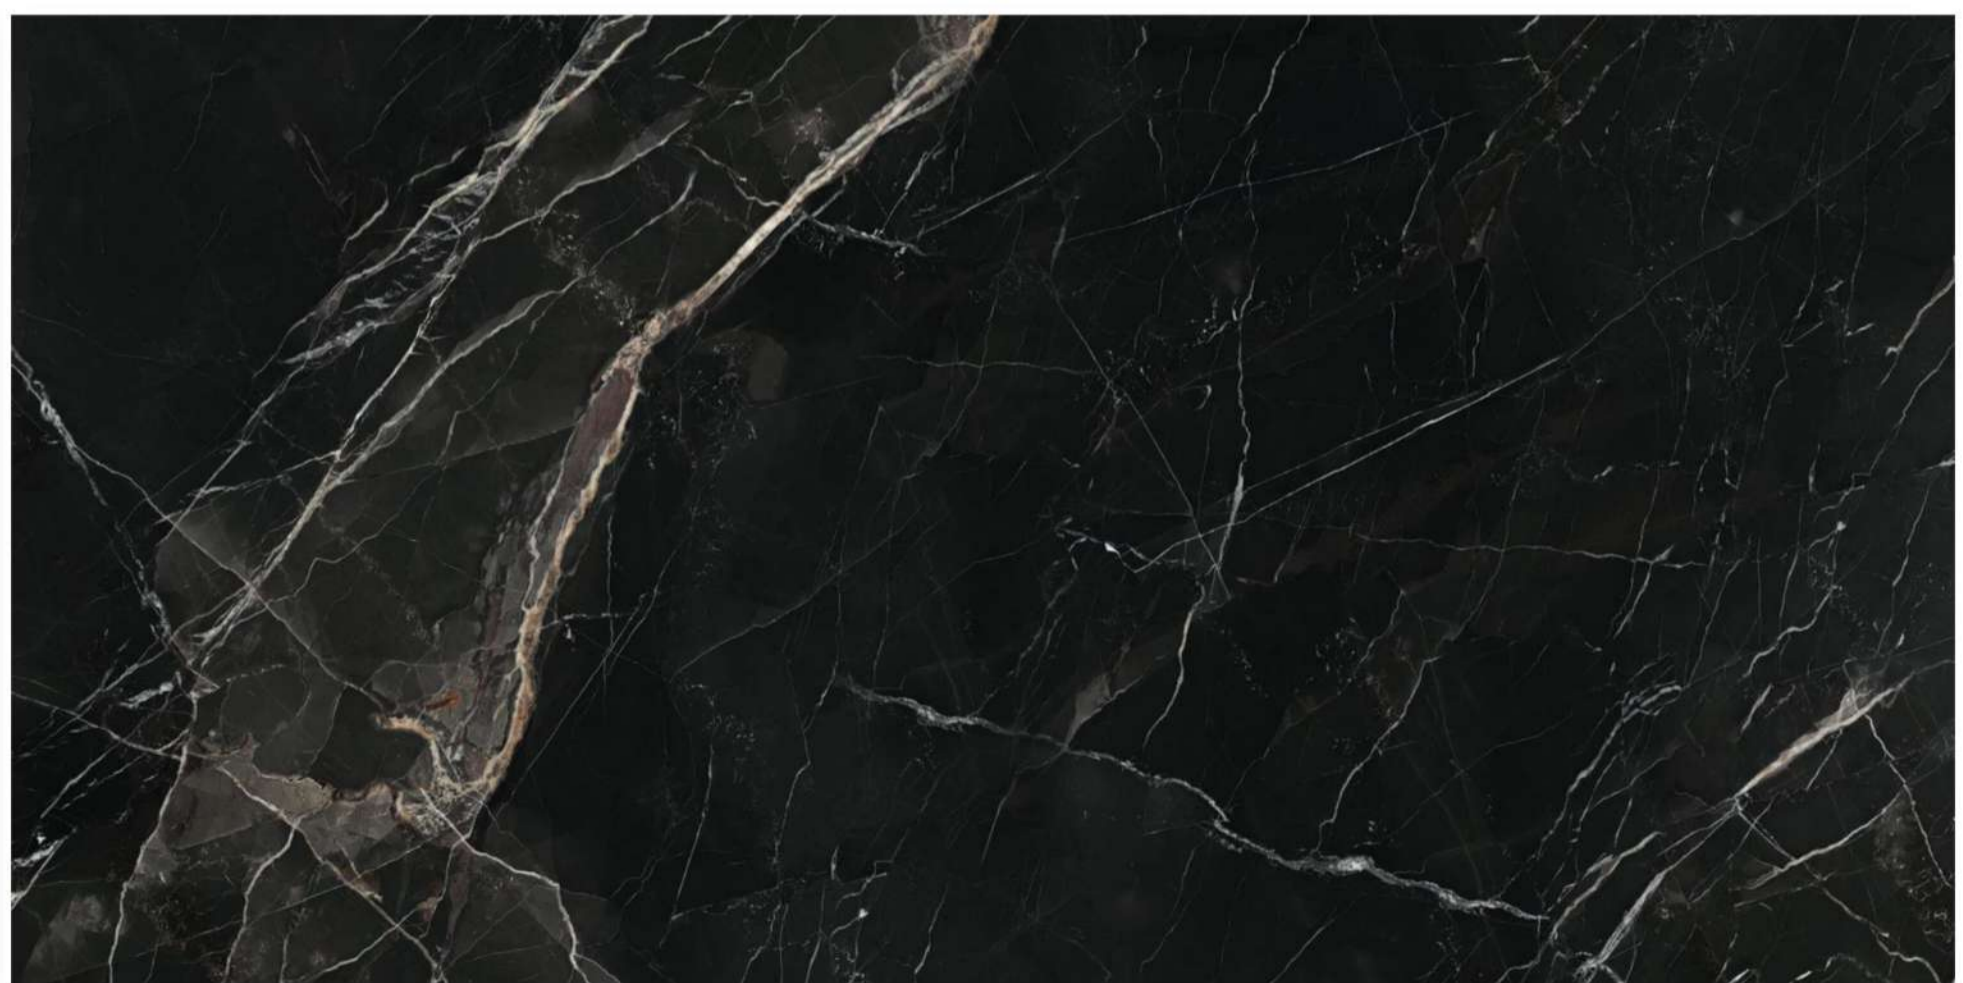

1200X
600mm

FLOOR

WALL

DIGITAL
PRINTING

PORCELAIN

RECTIFIED

SURFACE : GLAZED POLISHED
VERSACE MARBLE