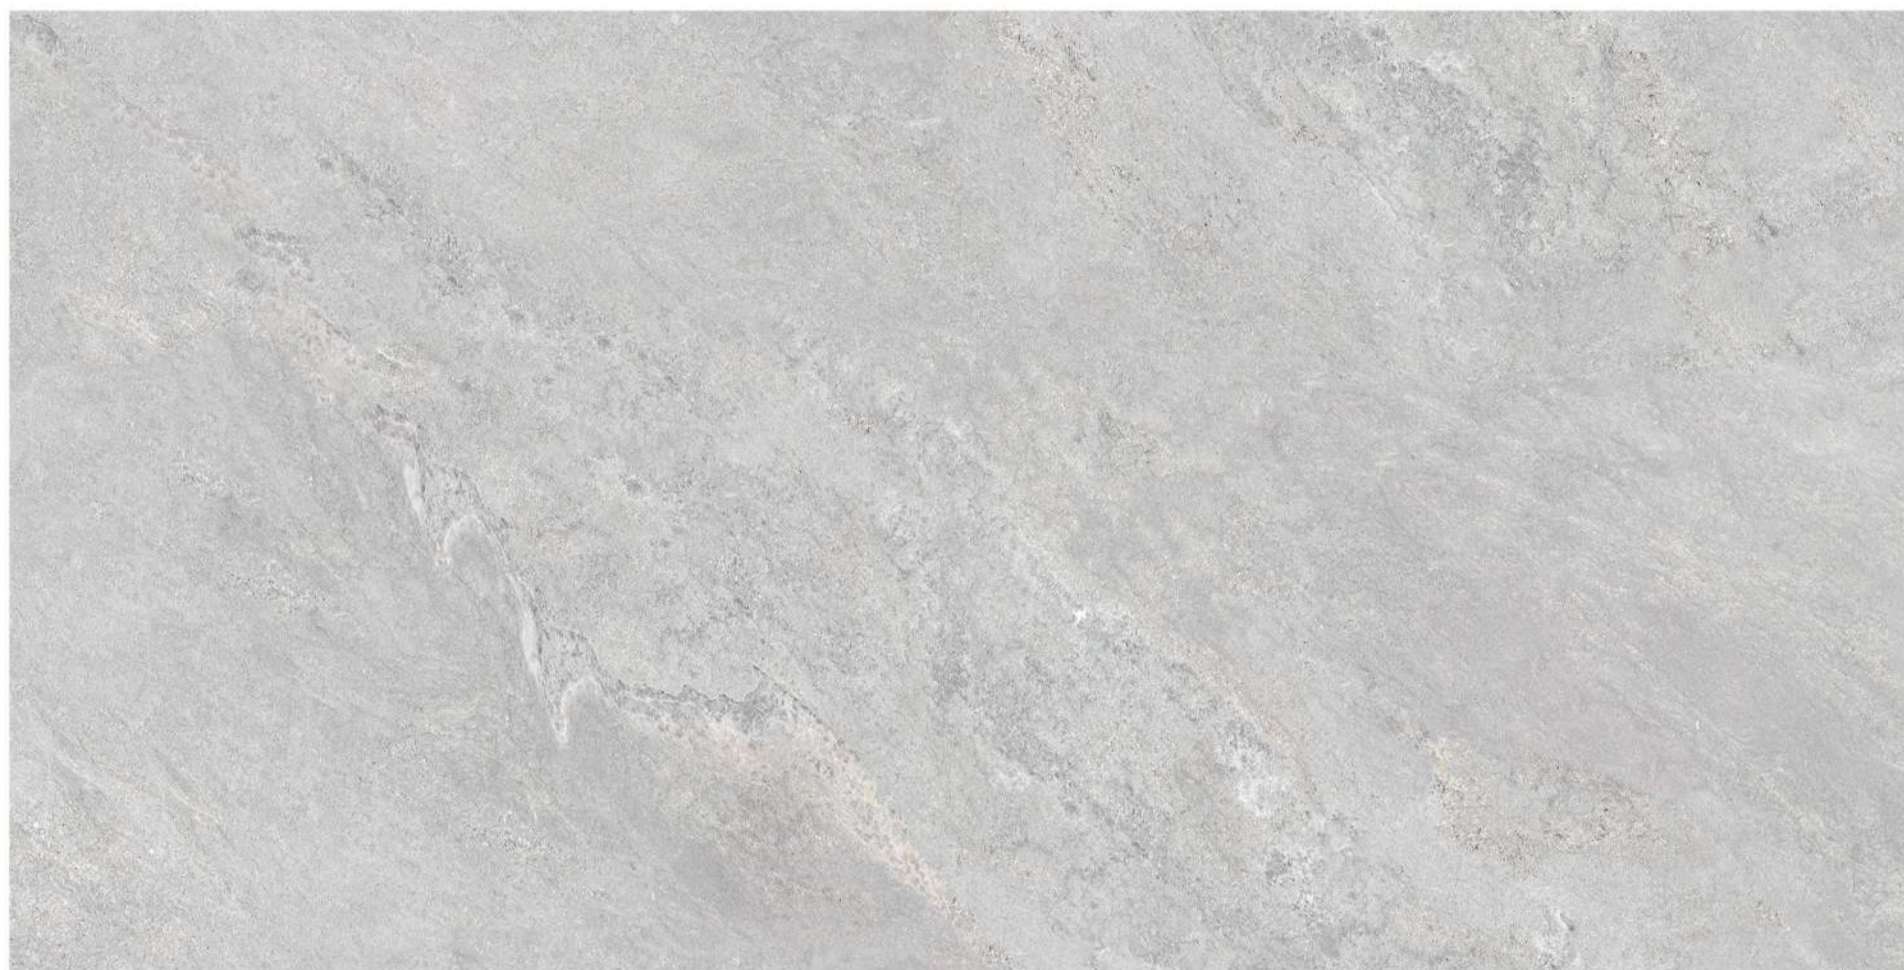

10mm

MATT
600x1200 MM

1200X
600mm

SURFACE : HARD MATT
BALTIC CREAM

BALTIC BROWN

1200X
600mm

SURFACE : HARD MATT
BALTIC LIGHT GREY

BALTIC GREY