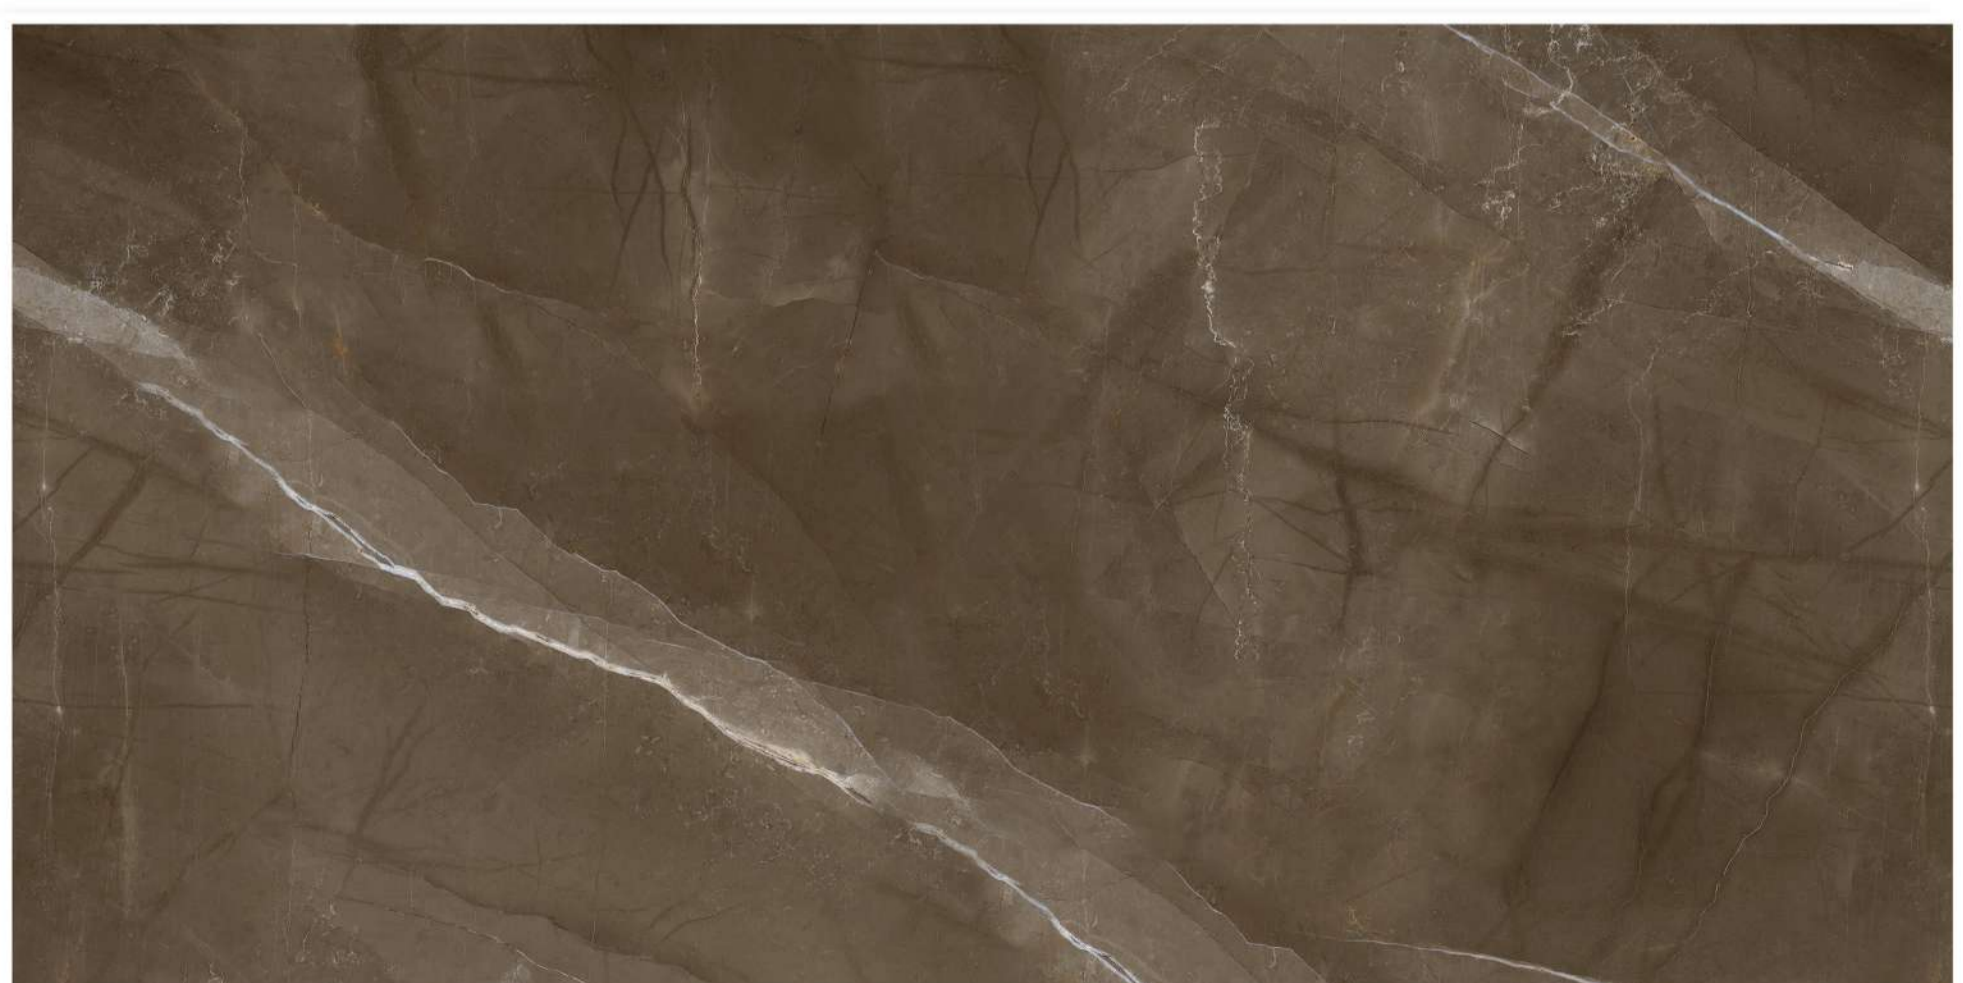

SURFACE : GLAZED POLISHED
VERSACE MARBLE

1200X
600mm

FLOOR

WALL

DIGITAL
PRINTING

PORCELAIN

RECTIFIED

SURFACE : GLAZED POLISHED
PULPIS CREAM