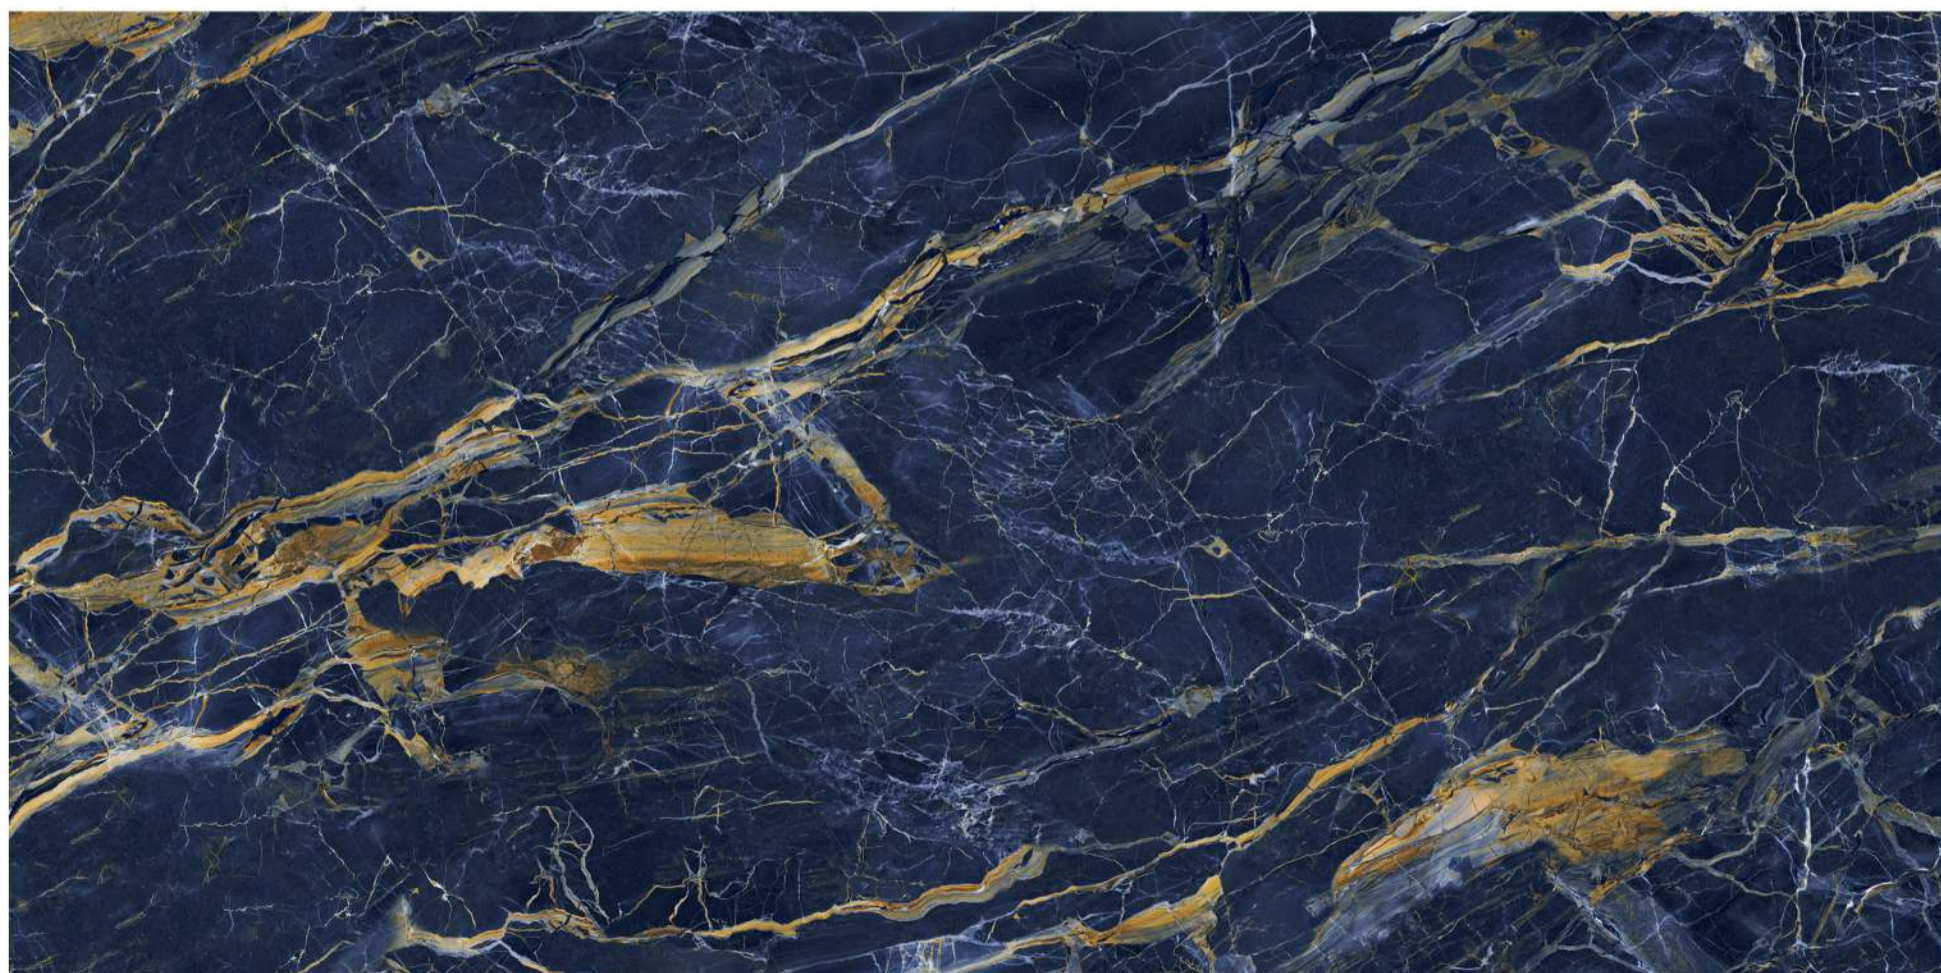

DIGITAL
PRINTING

PORCELAIN

RECTIFIED

SURFACE : GLAZED POLISHED
PULPIS CREAM

ELARIA BLUE

1200X
600mm

1200X
600mm

SURFACE : GLAZED POLISHED
MORANO