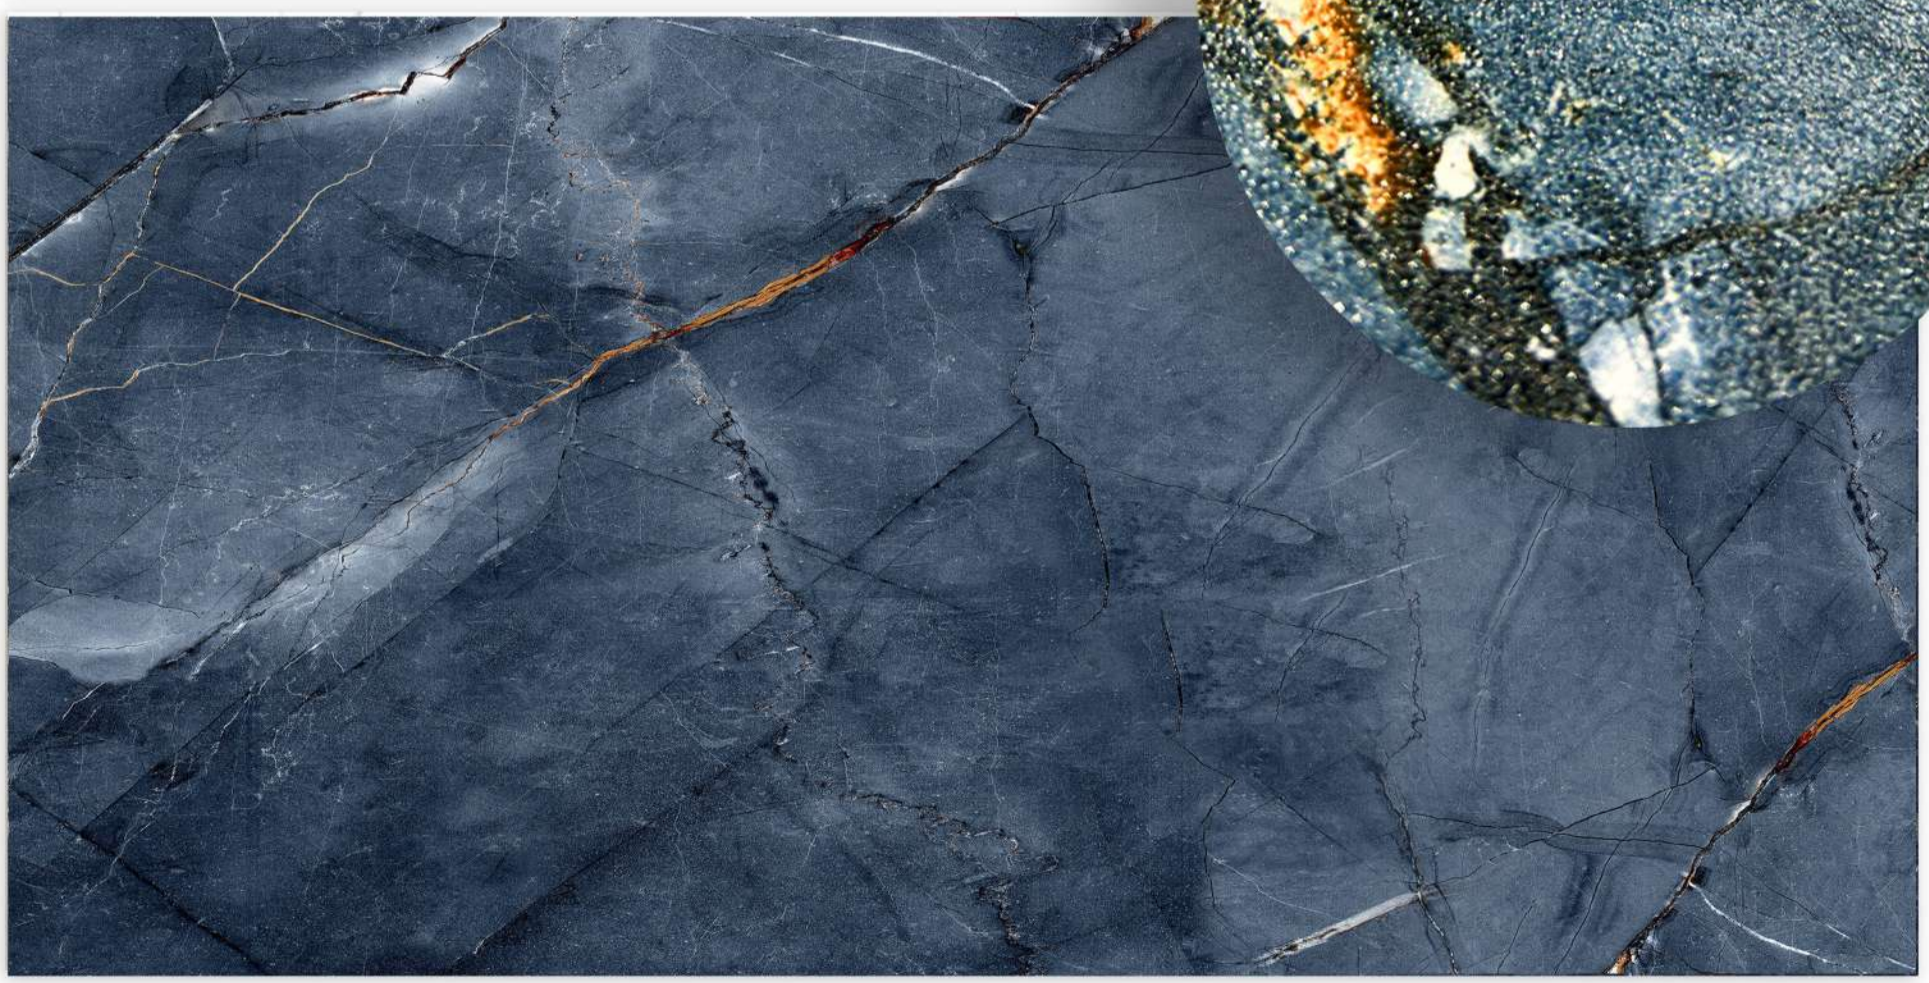

1200X
600mm

1200X
600mm

SURFACE : SUGAR EFFECT
CALACATTA BLUE

EMOTION BLUE