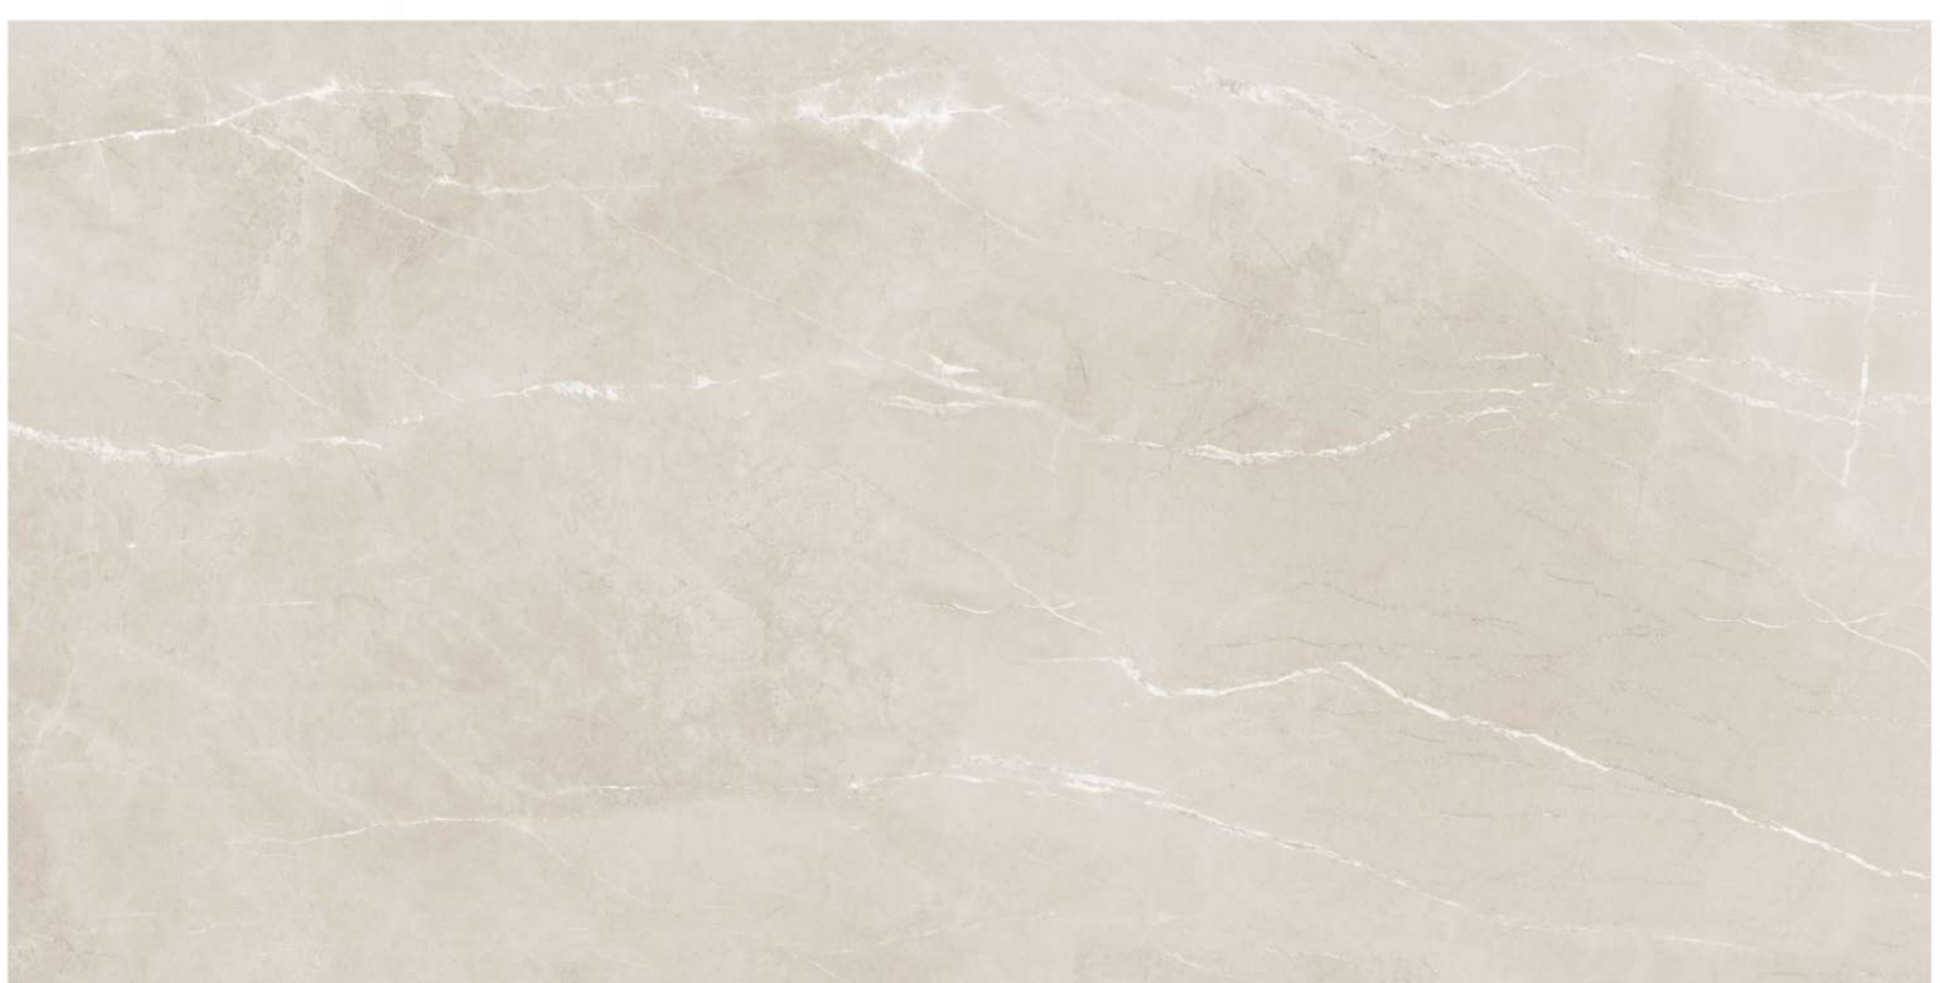

WALL

DIGITAL
PRINTING

PORCELAIN

RECTIFIED

SURFACE : HARD MATT
STONETECH BROWN

STONETECH CREAM

1200X
600mm

SURFACE : HARD MATT/LAPPATO
LASHOTOR LIGHT GREY