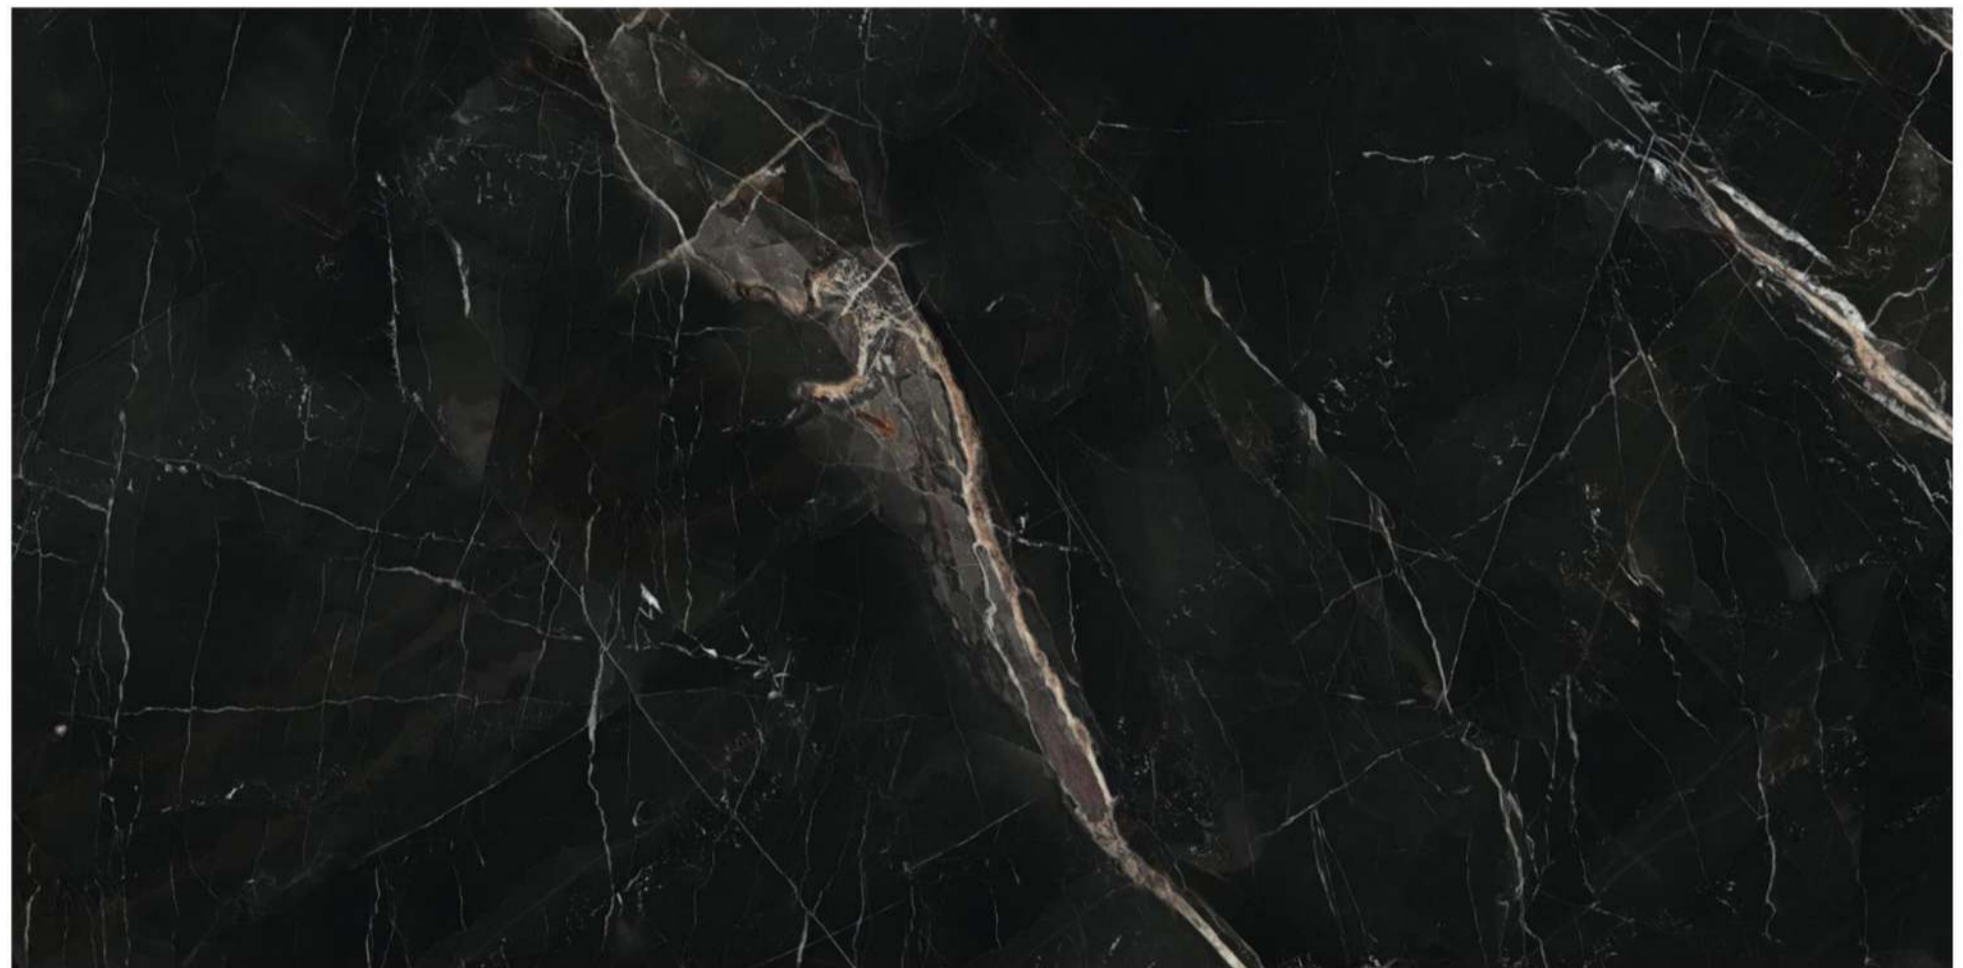

1200X
600mm

FLOOR

WALL

DIGITAL
PRINTING

PORCELAIN

RECTIFIED

SURFACE : GLAZED POLISHED
VERSACE MARBLE