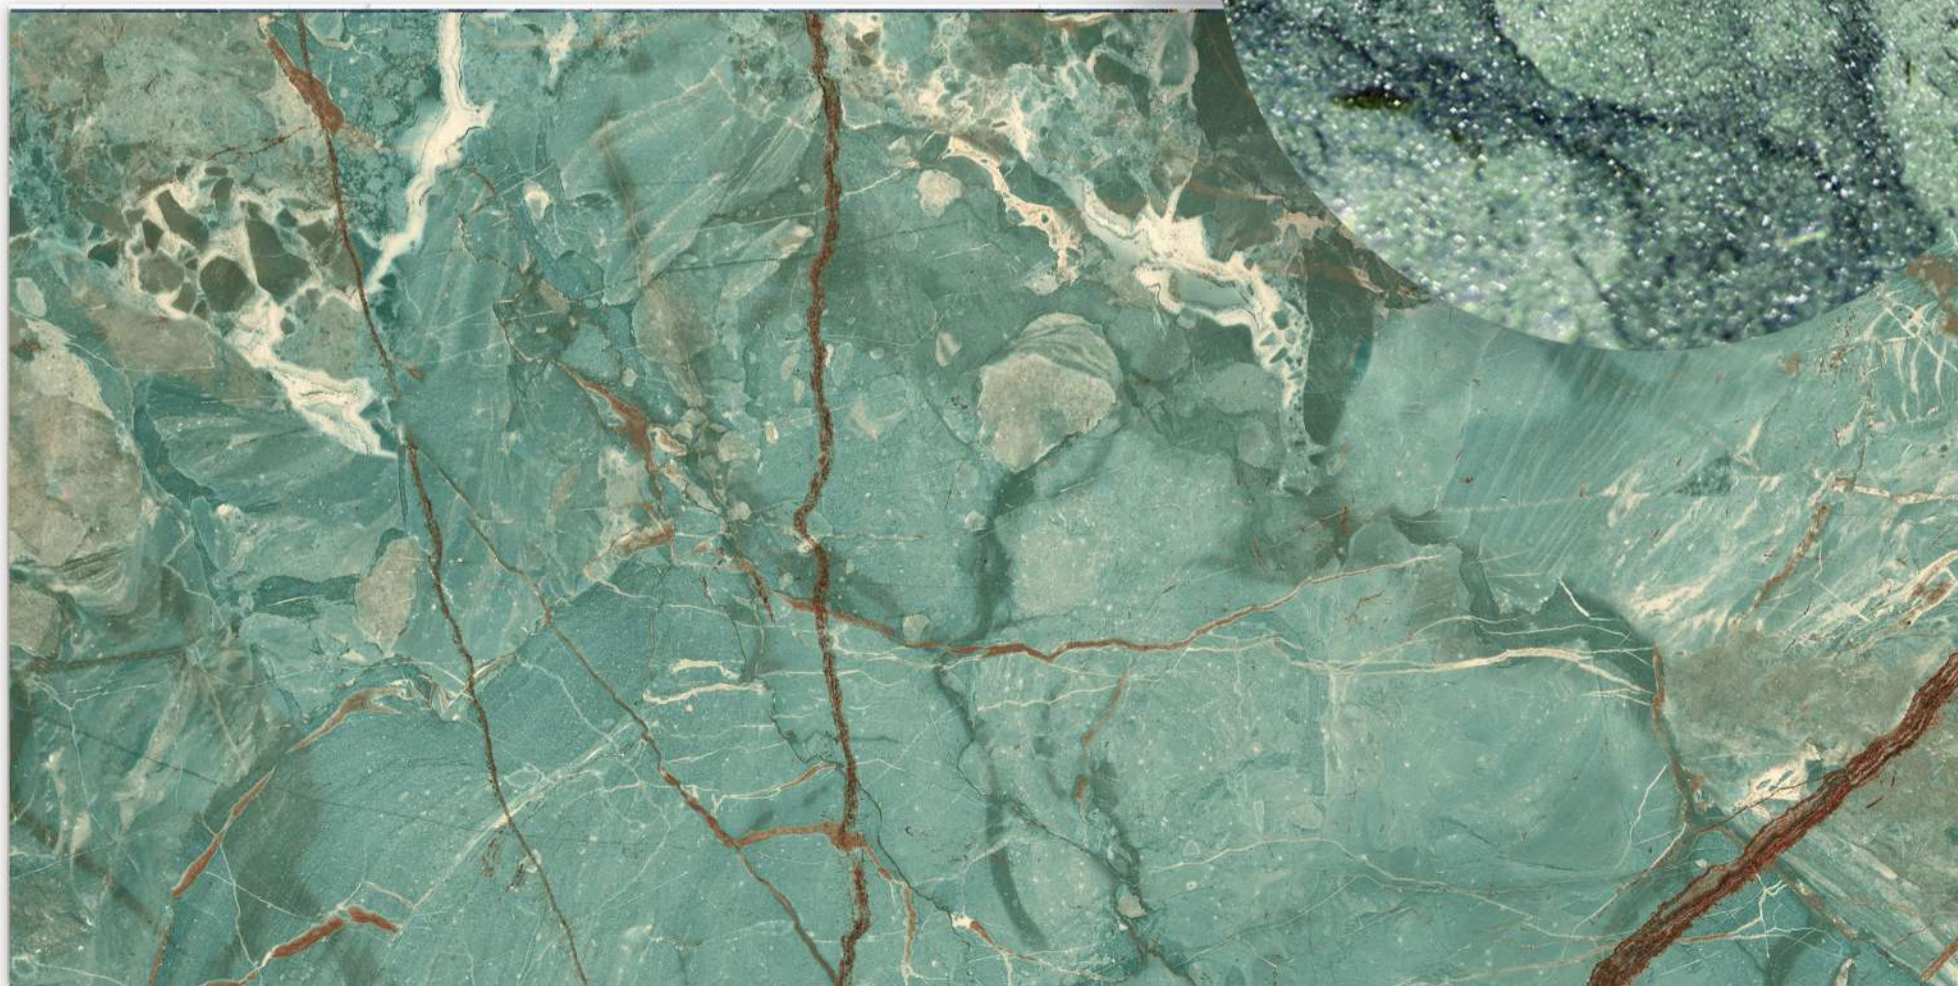

FLOOR

WALL

DIGITAL
PRINTING

PORCELAIN

RECTIFIED

SURFACE : SUGAR EFFECT
ROCKSTONE

ANJELA GREEN

1200X
600mm