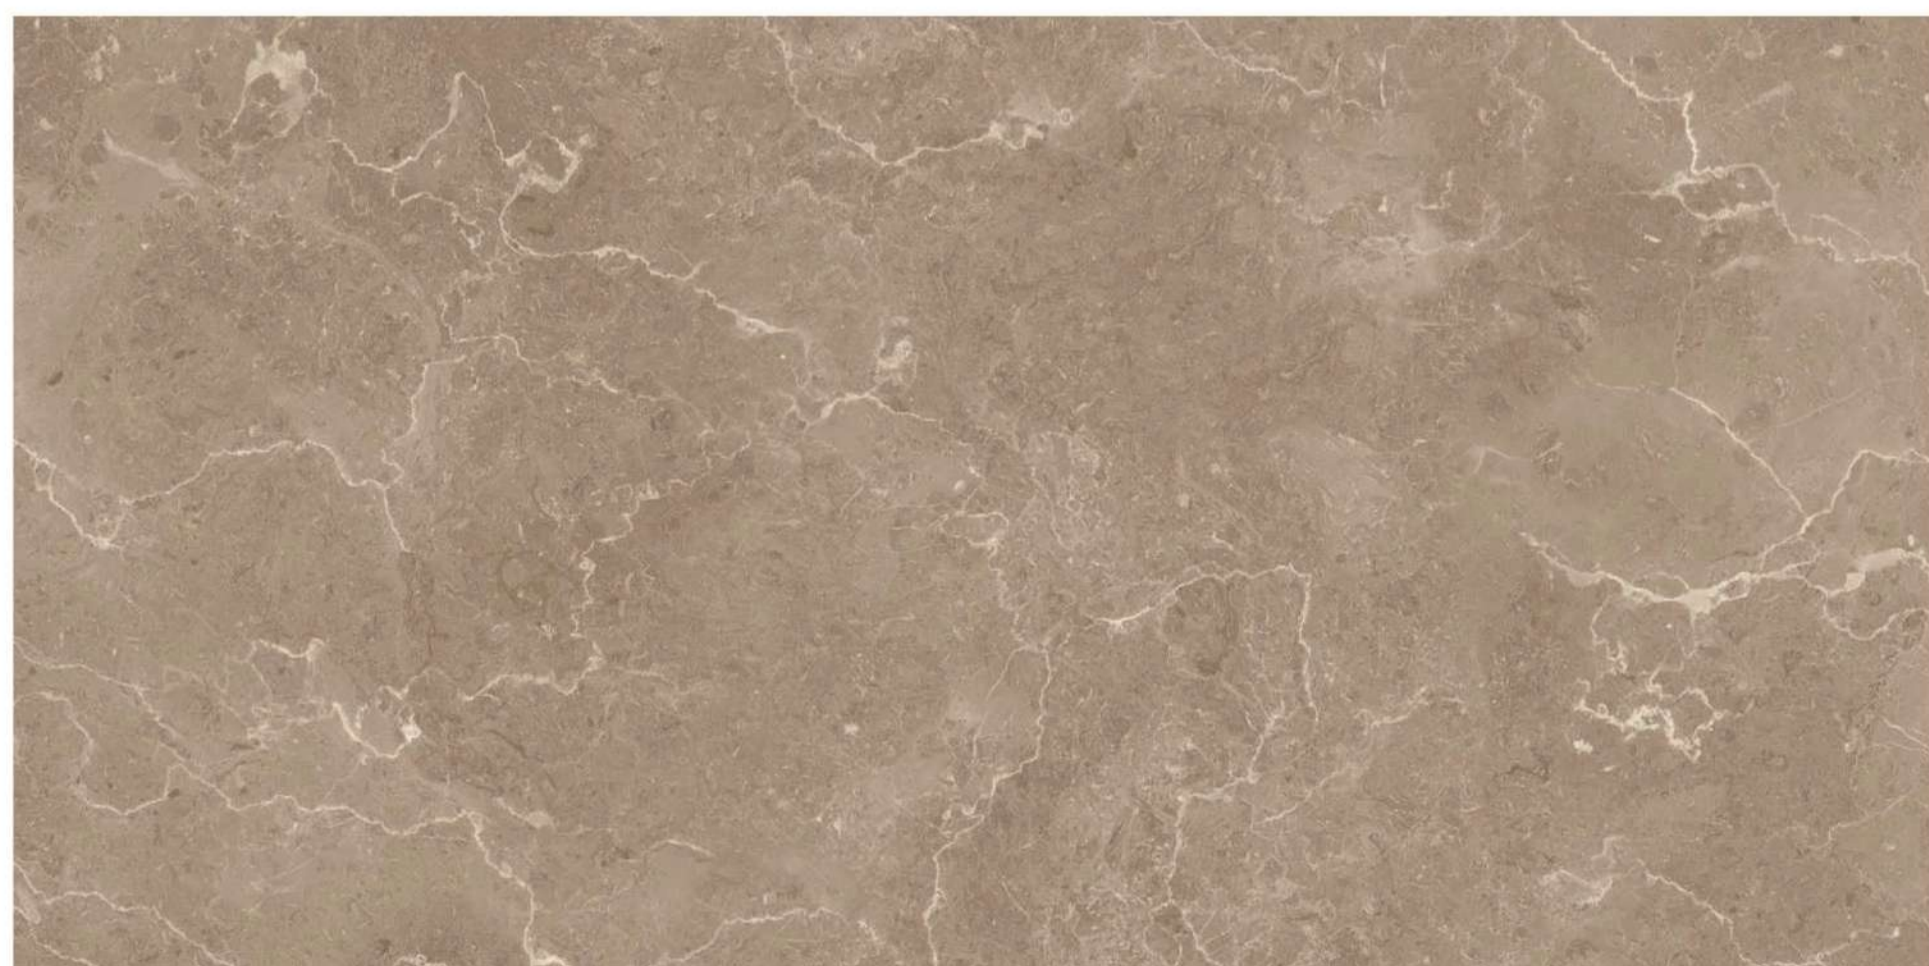

1200X
600mm

1200X
600mm

SURFACE : GLAZED POLISHED
MARMO ONYX

1200X
600mm

SURFACE : SOFT MATT/SHOGAR/POLISH
BERGAMO CREAM

BERGAMO BROWN

1200X
600mm

SURFACE : SOFT MATT/SHOGAR/POLISH
BERGAMO LIGHT GREY