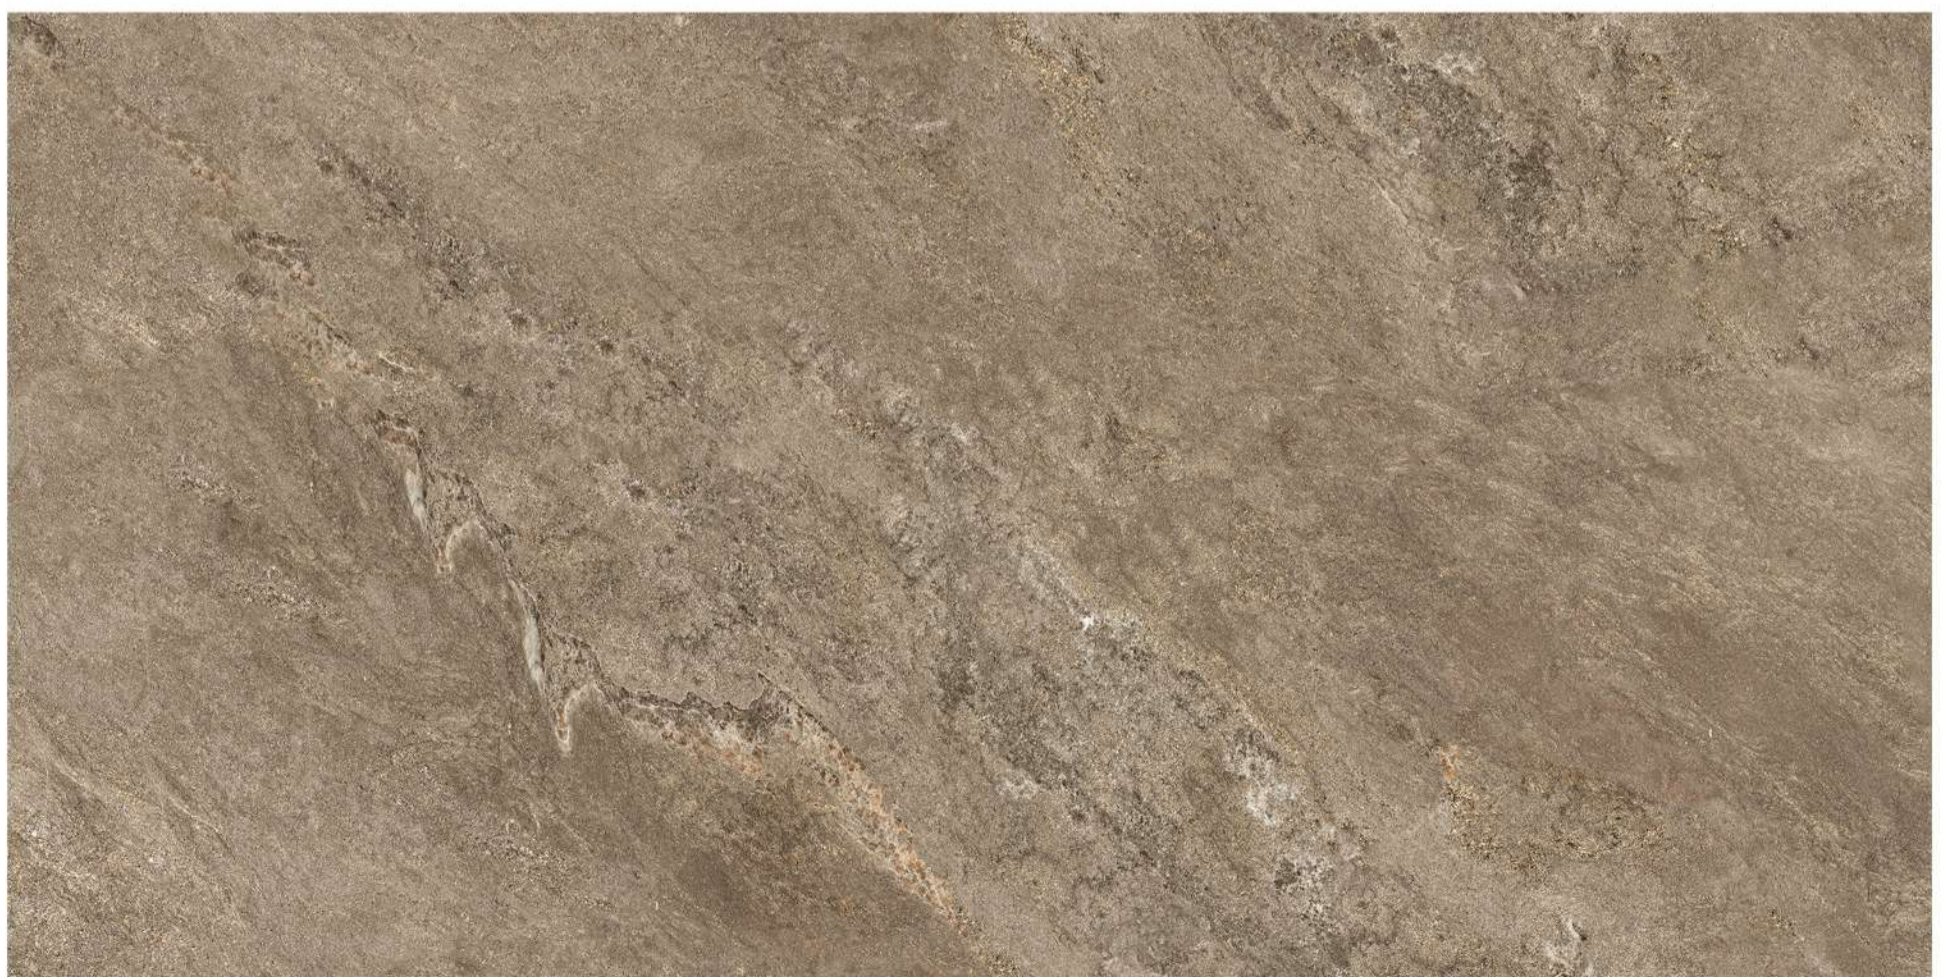

10mm

MATT
600x1200 MM

1200X
600mm

SURFACE : HARD MATT
BALTIC CREAM

BALTIC BROWN

1200X
600mm

SURFACE : HARD MATT
BALTIC LIGHT GREY

BALTIC GREY