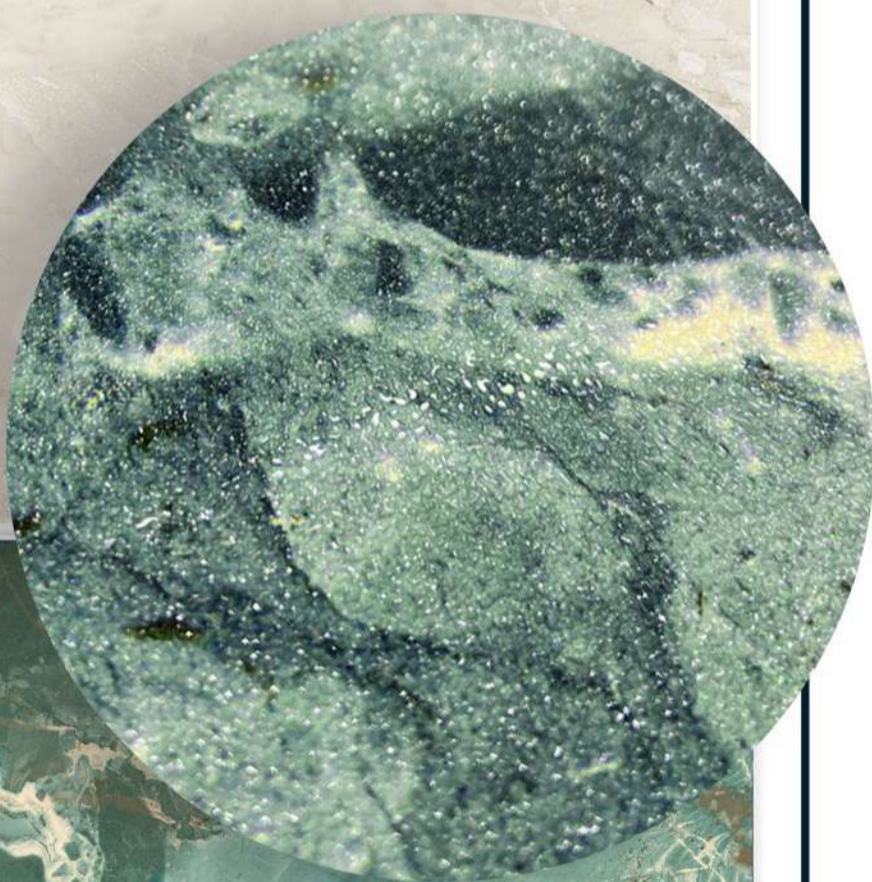

FLOOR

WALL

DIGITAL
PRINTING

PORCELAIN

RECTIFIED

SURFACE : SUGAR EFFECT
ROCKSTONE

ANJELA GREEN

1200X
600mm